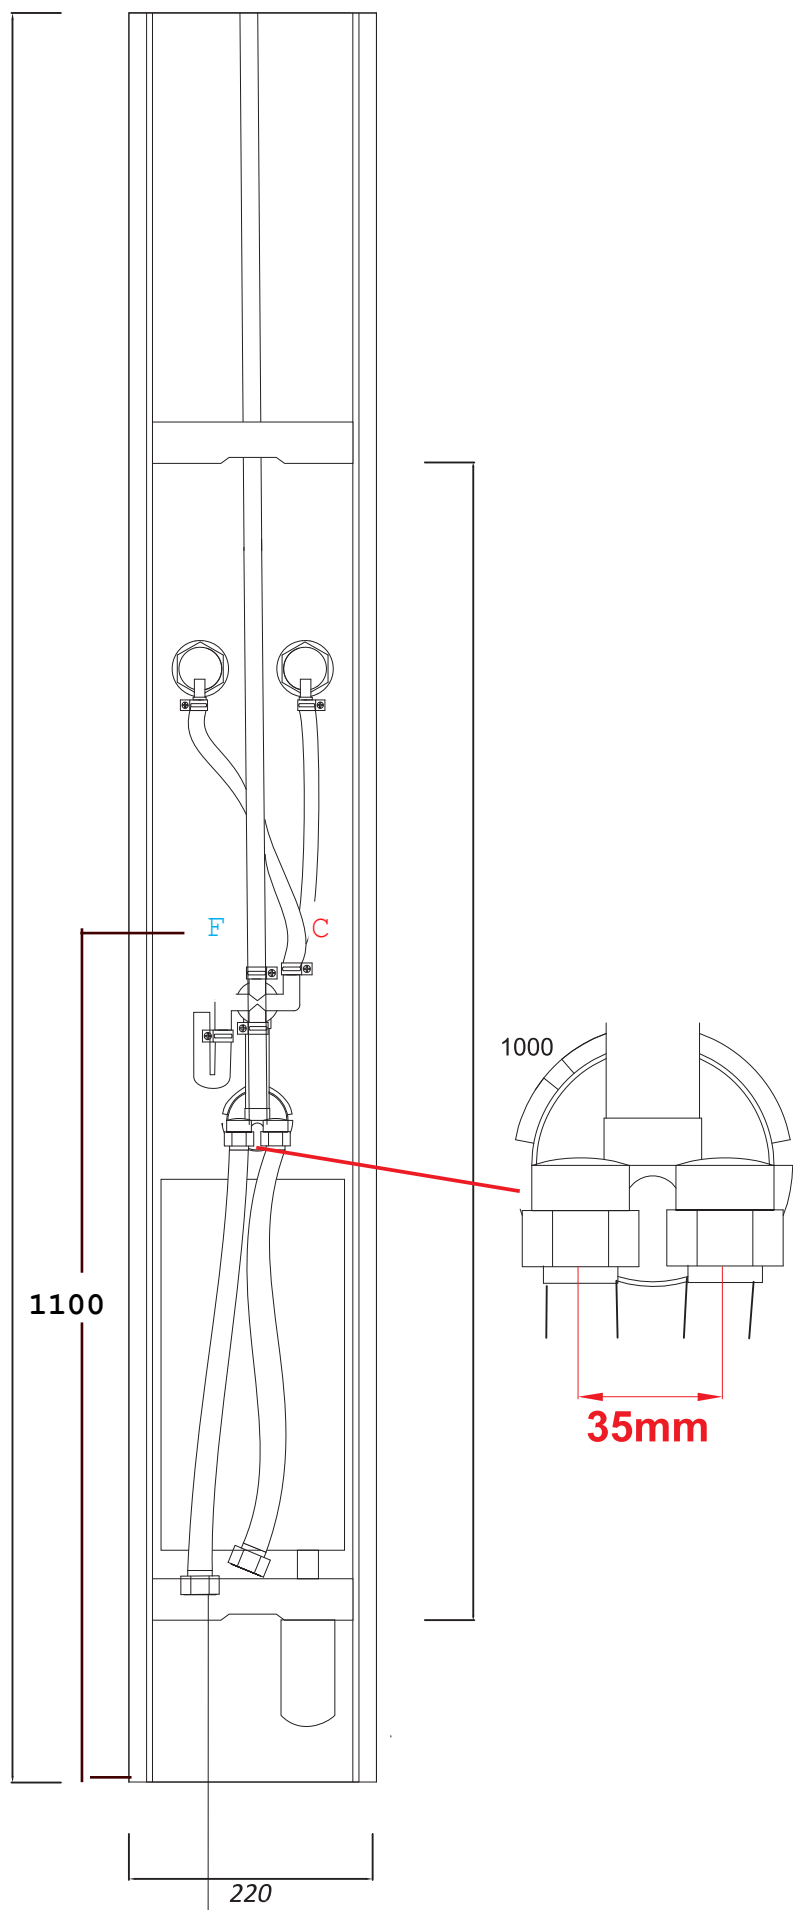

LOIRA

1/2" water inlet

COLACRIL