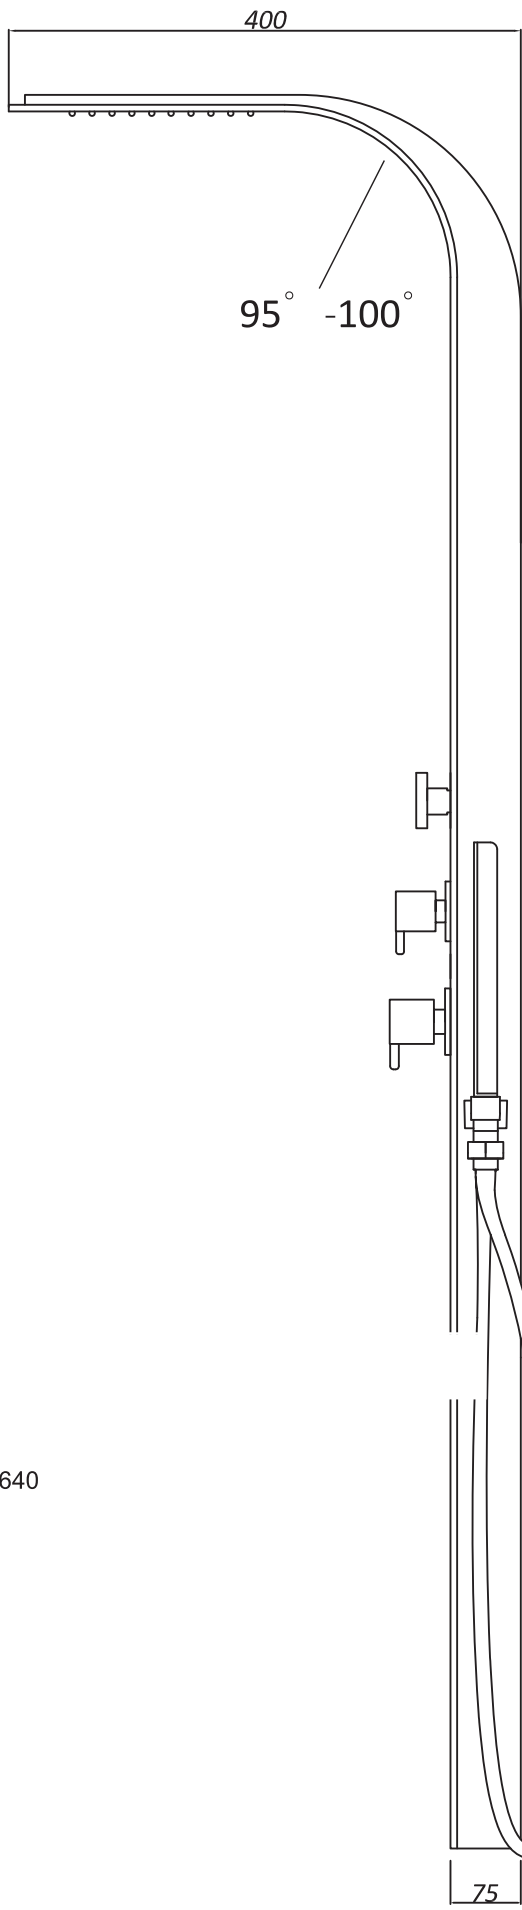

LOIRA

1/2" water inlet

COLACRIL