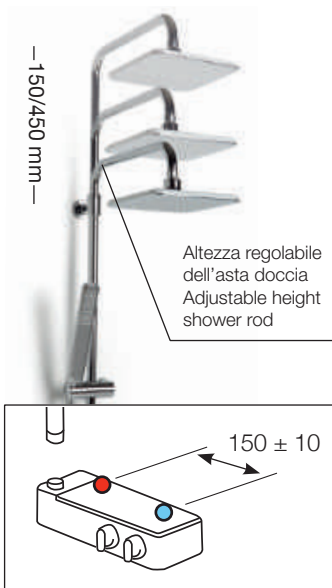

x1

250x h 1000/1300 mm

1. Soffione doccia ovale
Oval shower head
2. Asta telescopica
Telescopic pole
3. Doccetta a mano con salicendi
Hand shower with sliding bar
4. Mensola portasapone
Soapholder shelf
5. Corpo rubinetteria
Faucet body

Raccordi in ottone
Brass fittings