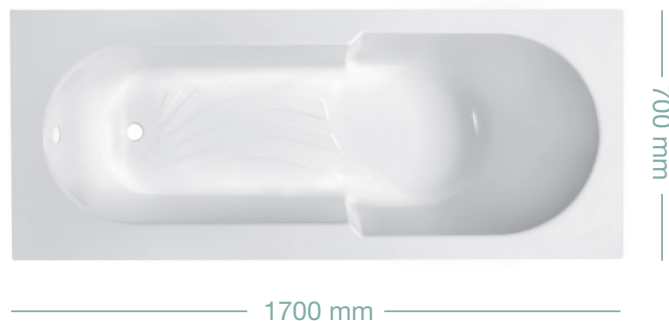

OPERA

1700x700x h 550 mm (160 lt)

GUSCIO E PANNELLO: ACRILICO

SHELL AND SKIRT: ACRYLIC

Finiture gusci e pannelli / Shell and skirt finishes

SISTEMI IDROMASSAGGIO / WHIRLPOOL SYSTEMS (pag. 226)

IDRO+

WHIRLPOOL + CROMOTERAPIA
WHIRLPOOL + CHROMOTHERAPY
Whirlpool jets: n. 6

IDRO-TECNO

WHIRLPOOL + AIRPOOL +
CROMOTERAPIA + DISINFEZIONE
WHIRLPOOL + AIRPOOL
CHROMOTHERAPY + DISINFECTION
Whirlpool jets: n. 6
Airpool jets: n. 12

RUBINETTERIA / TAPS (pag. 227)

4 FORI
Four-hole tap set