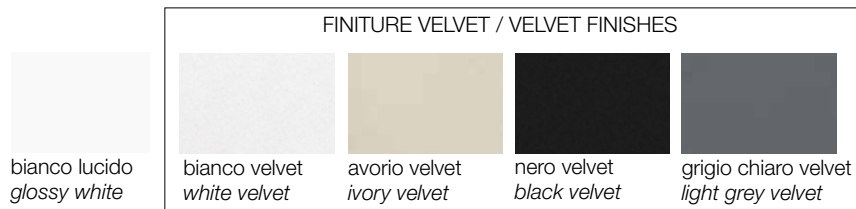

# OPERA

1700x700x h 550 mm (160 lt)

GUSCIO E PANNELLO: ACRILICO

SHELL AND SKIRT: ACRYLIC

## Finiture gusci e pannelli / Shell and skirt finishes