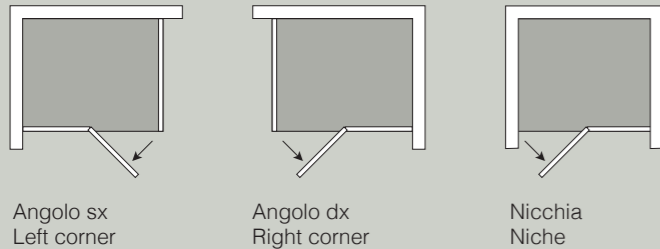

hammam/doccia_hammam/shower

140 x 90 x h 216 cm
100 x 80 x h 216 cm
120 x 100 x h 216 cm
150 x 120 x h 216 cm