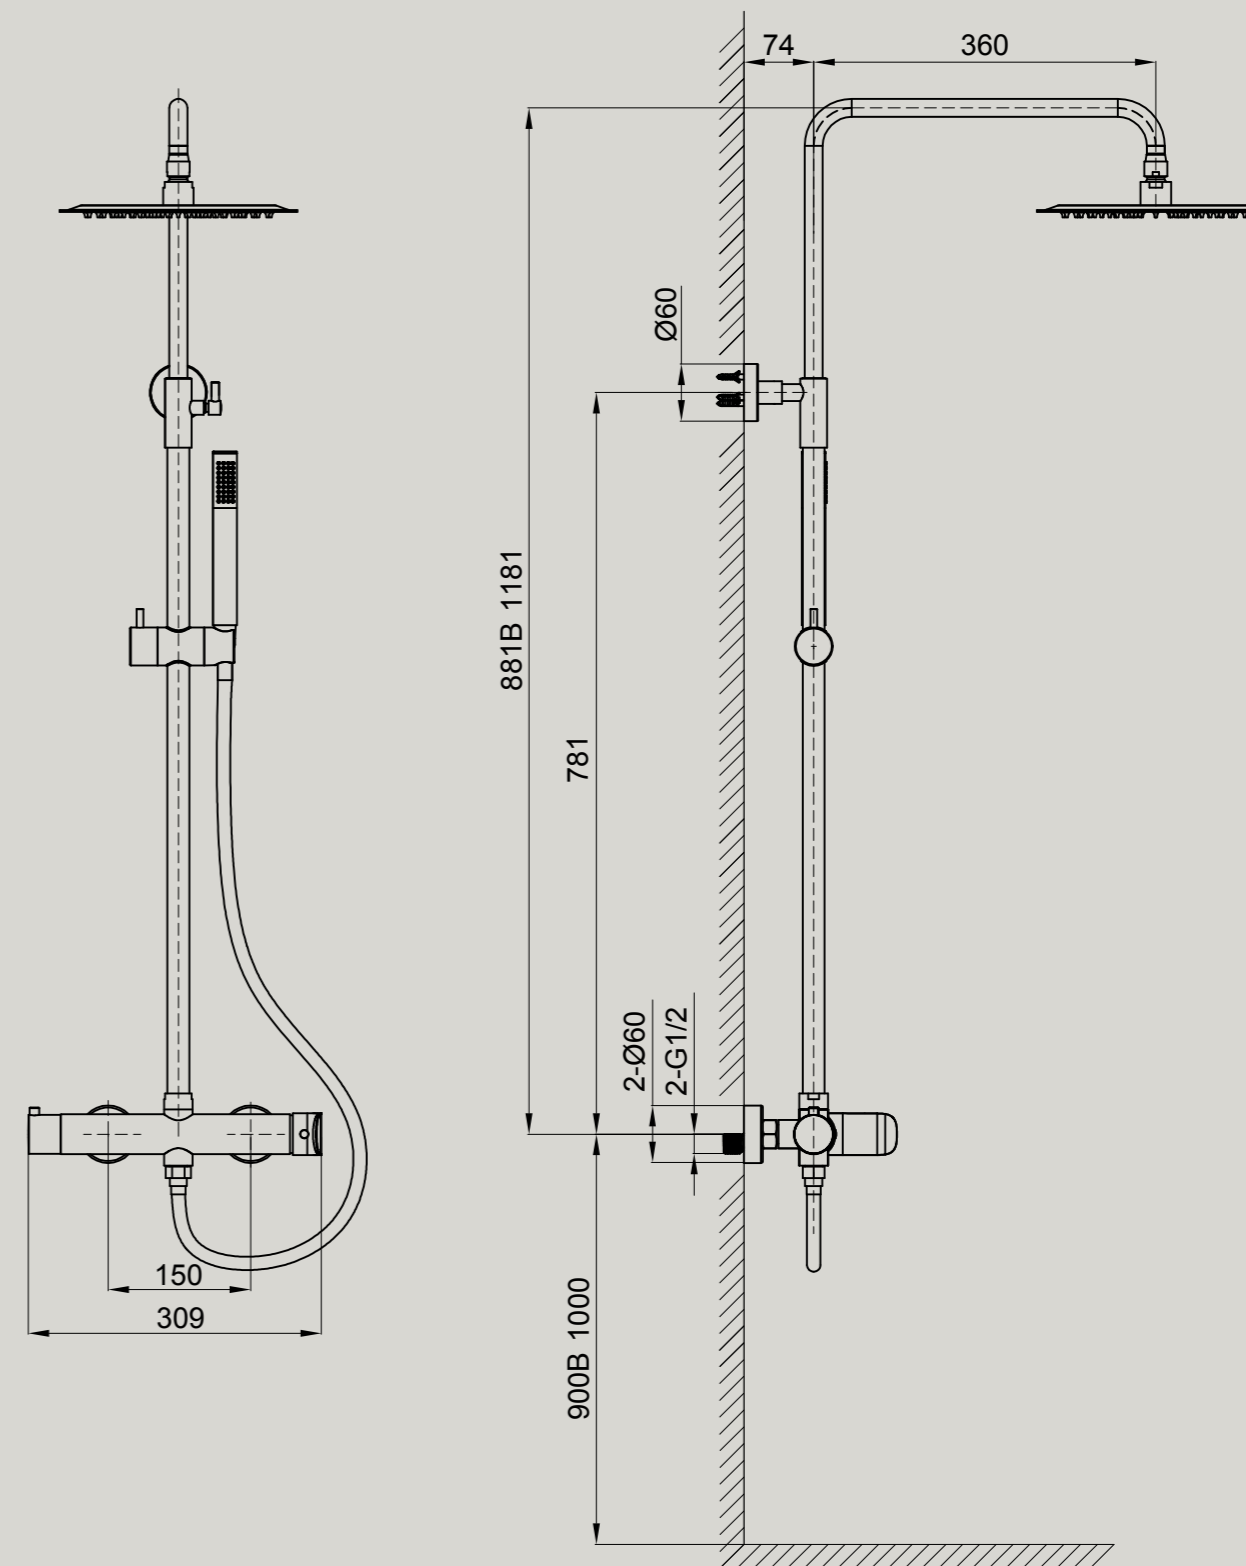

Tritone

caratteristiche_characteristics

1. COLONNA DOCCIA MECCANICA
2. Soffione Tondo Ø 25 cm
   - in acciaio inox spessore 7,5 mm
   - Doccetta in ottone
   - Flessibile: 150 cm
   - Colonna: Ottone/Acciaio
   - Finitura: Nero Opaco
   - Colonna doccia regolabile
   - Supporto scorrevole in ABS

1. MECHANICAL SHOWER COLUMN
2. Stainless steel rain shower head
   - Tondo Ø 25 cm (7,5 mm thick)
   - Brass handheld shower head
   - Flexible hose: 150 cm
   - Column: Brass/Steel
   - Finish: Matt Black
   - Adjustable shower column
   - Sliding support in ABS