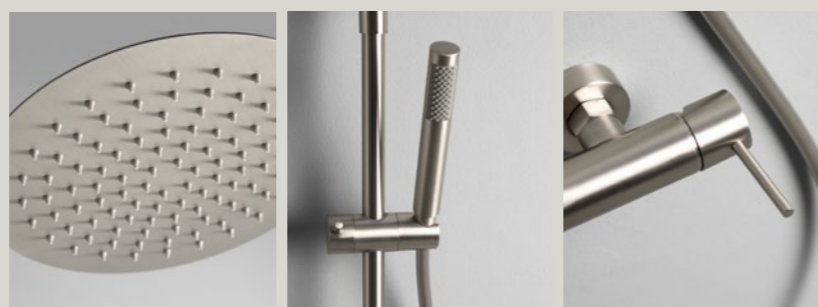

dettagli_details