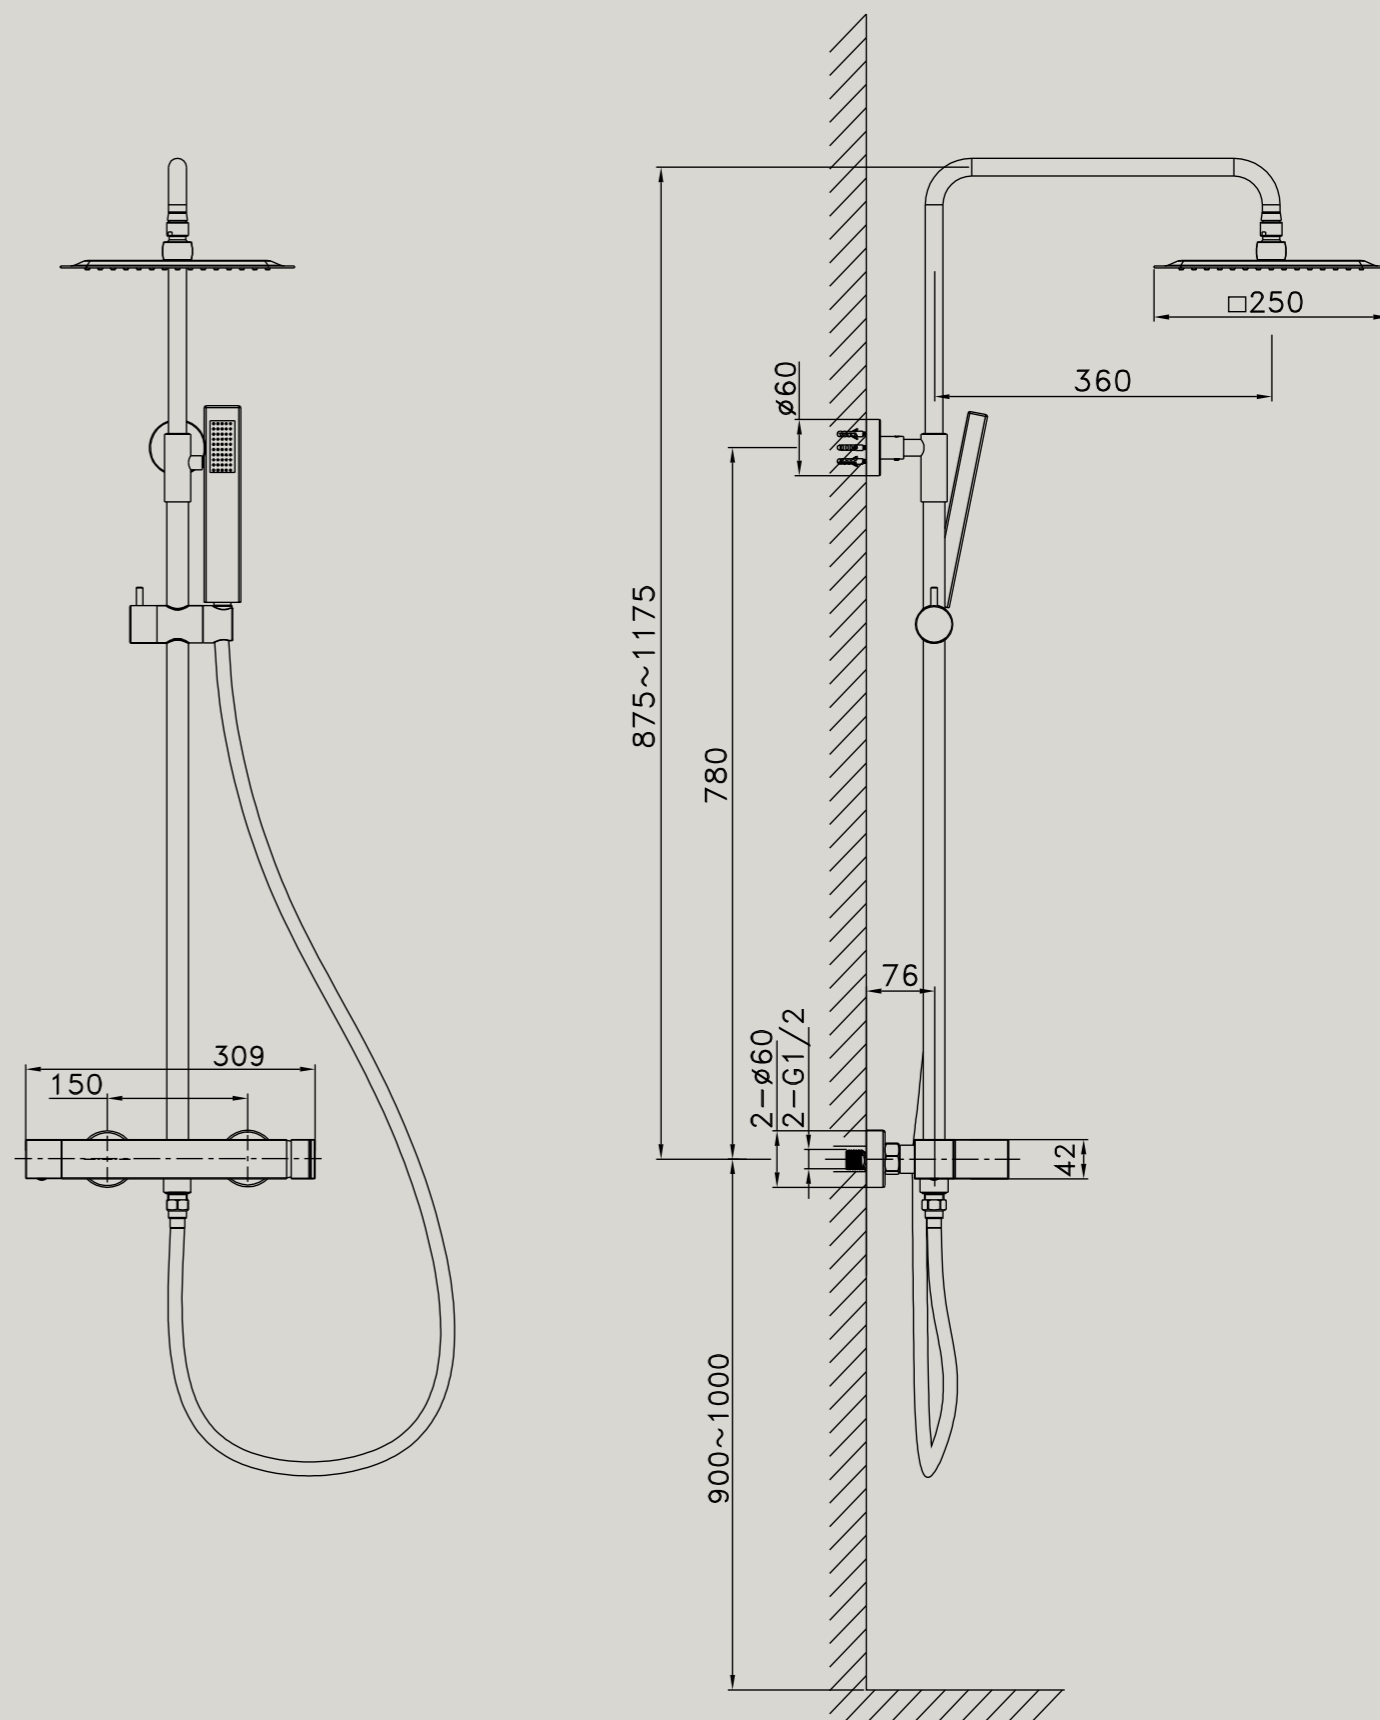

MECHANICAL SHOWER COLUMN

- Stainless steel rain shower head
Quadro 25x25 cm, depth 6 mm
- Brass handheld shower head
- Flexible hose: 150 cm
- Material: Brass/Steel
- Finish: Chrome
- Adjustable shower column
- Sliding support in ABS

colori_colors

cromo
chrome

dettagli_details

Angelica

caratteristiche_characteristics

- COLONNA DOCCIA MECCANICA
- Soffione Doccia Quadro 25x25 cm in acciaio inox spessore 6 mm
 - Doccetta in Ottone
 - Flessibile: 150 cm
 - Colonna: Ottone/Acciaio
 - Finitura: Nero Opaco
 - Colonna doccia regolabile
 - Supporto scorrevole in ABS

- MECHANICAL SHOWER COLUMN
- Stainless steel rain shower head Quadro 25x25 cm (6 mm thick)
 - Stainless steel handheld shower head
 - Flexible hose: 150 cm
 - Column: Brass/Steel
 - Finish: Matt Black
 - Adjustable shower column
 - Sliding support in ABS