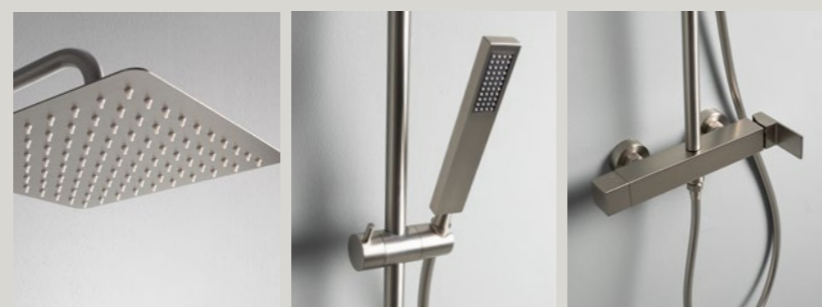

- MECHANICAL SHOWER COLUMN
- Stainless steel rain shower head Quadro 25x25 cm (6 mm thick)
 - Stainless steel handheld shower head
 - Flexible hose: 150 cm
 - Column: Brass/Steel
 - Finish: Matt Black
 - Adjustable shower column
 - Sliding support in ABS

MECHANICAL SHOWER COLUMN

- Stainless steel rain shower head Quadro 25x25 cm, depth 6 mm
- Brass handheld shower head
- Flexible hose: 150 cm
- Material: Brass/Steel
- Finish: Brushed nichel
- Adjustable shower column
- Sliding support in ABS

colori_colors

nichel spazzolato
brushed nichel

dettagli_details

Niadi

caratteristiche_characteristics

COLONNA DOCCIA MECCANICA

- Soffione Quadro 25x25 cm in acciaio inox spess. 6 mm
- Doccetta in ottone
- Flessibile: 150 cm
- Materiale: Ottone/Acciaio
- Finitura: Ottone spazzolato
- Colonna doccia regolabile
- Supporto scorrevole in ABS

MECHANICAL SHOWER COLUMN

- Stainless steel rain shower head Quadro 25x25 cm, depth 6 mm
- Brass handheld shower head
- Flexible hose: 150 cm
- Material: Brass/Steel
- Finish: Brushed brass
- Adjustable shower column
- Sliding support in ABS