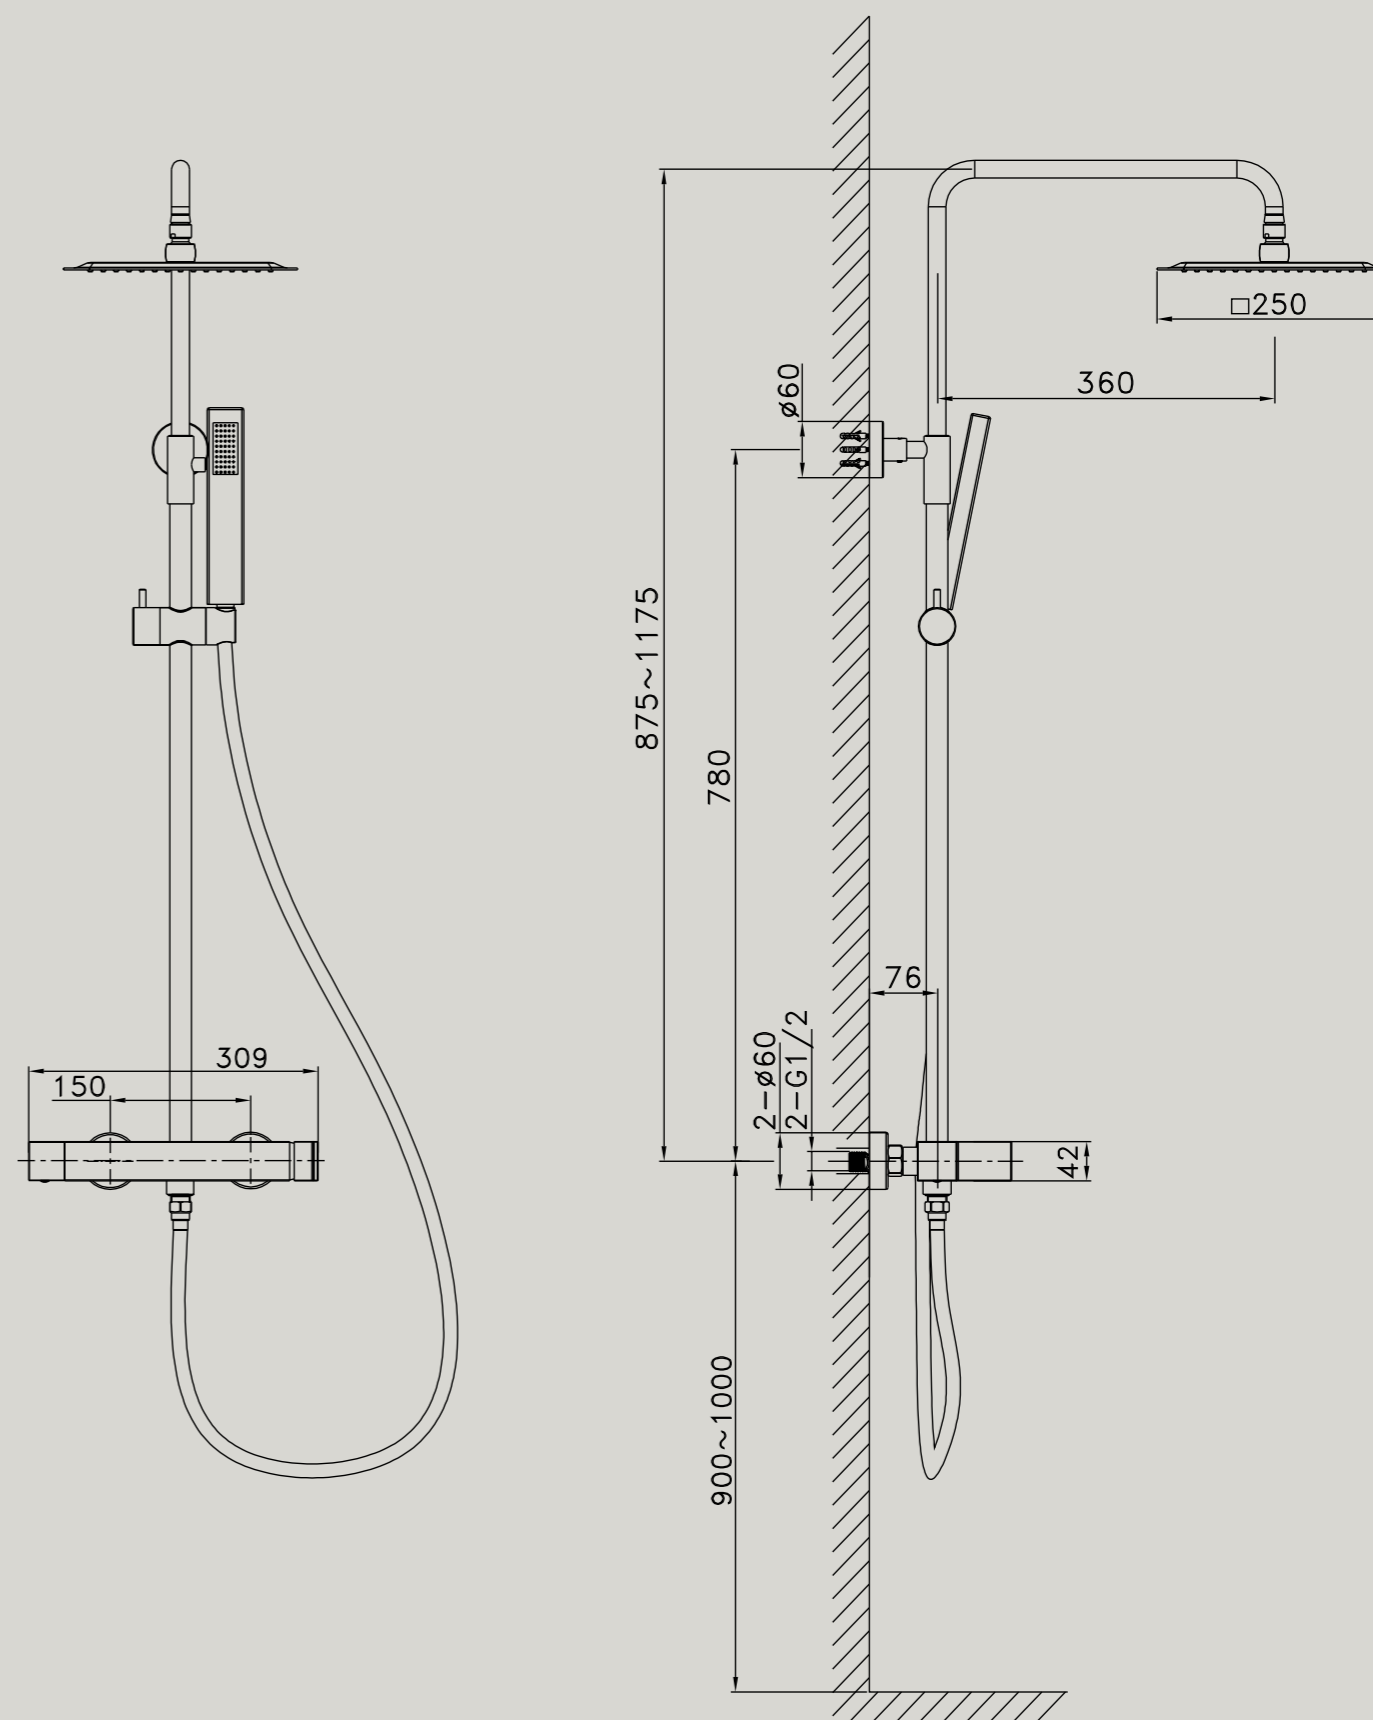

MECHANICAL SHOWER COLUMN

- Stainless steel rain shower head
Quadro 25x25 cm, depth 6 mm
- Brass handheld shower head
- Flexible hose: 150 cm
- Material: Brass/Steel
- Finish: Chrome
- Adjustable shower column
- Sliding support in ABS