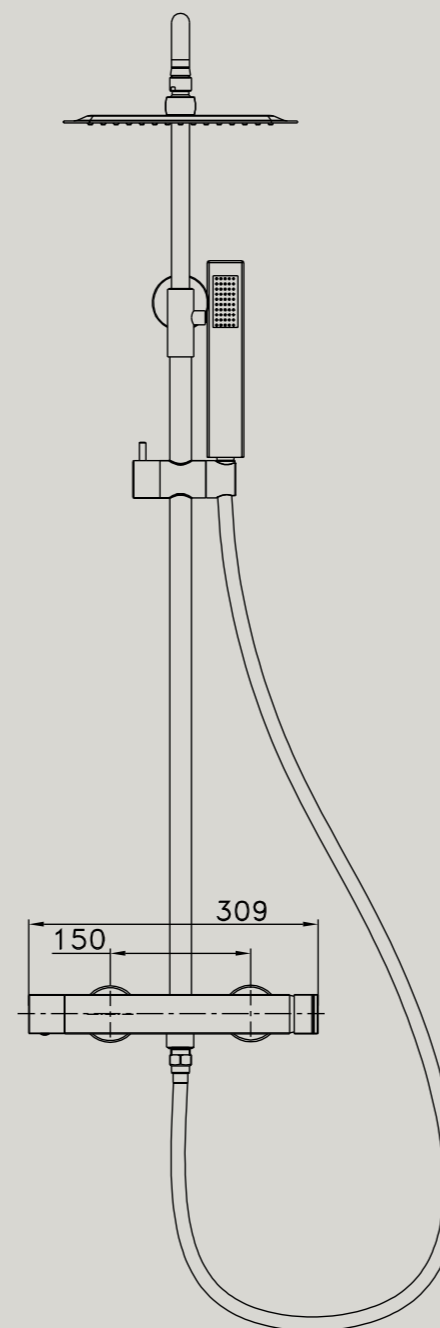

- MECHANICAL SHOWER COLUMN
- Stainless steel rain shower head
Tondo Ø 25 cm, depth 7,5 mm
 - Brass handheld shower head
 - Flexible hose: 150 cm
 - Material: Brass/Steel
 - Finish: Chrome
 - Adjustable shower column
 - Sliding support in ABS

- MECHANICAL SHOWER COLUMN
- Stainless steel rain shower head Quadro 25x25 cm (6 mm thick)
 - Stainless steel handheld shower head
 - Flexible hose: 150 cm
 - Column: Brass/Steel
 - Finish: Matt Black
 - Adjustable shower column
 - Sliding support in ABS

MECHANICAL SHOWER COLUMN

- Stainless steel rain shower head Quadro 25x25 cm, depth 6 mm
- Brass handheld shower head
- Flexible hose: 150 cm
- Material: Brass/Steel
- Finish: Brushed nichel
- Adjustable shower column
- Sliding support in ABS

A shower tray made of resin marble, with drain cover included. Non-slip and easy to clean, it is available in various sizes to suit different shower box configurations.

ATTENZIONE:
le misure indicate possono subire una tolleranza ± 3 mm. Verificarle in fase di installazione