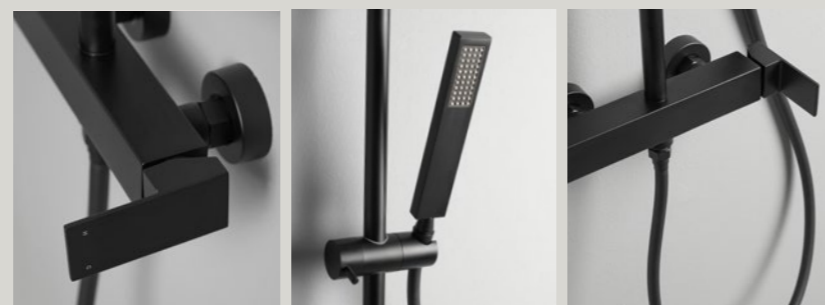

dettagli_details