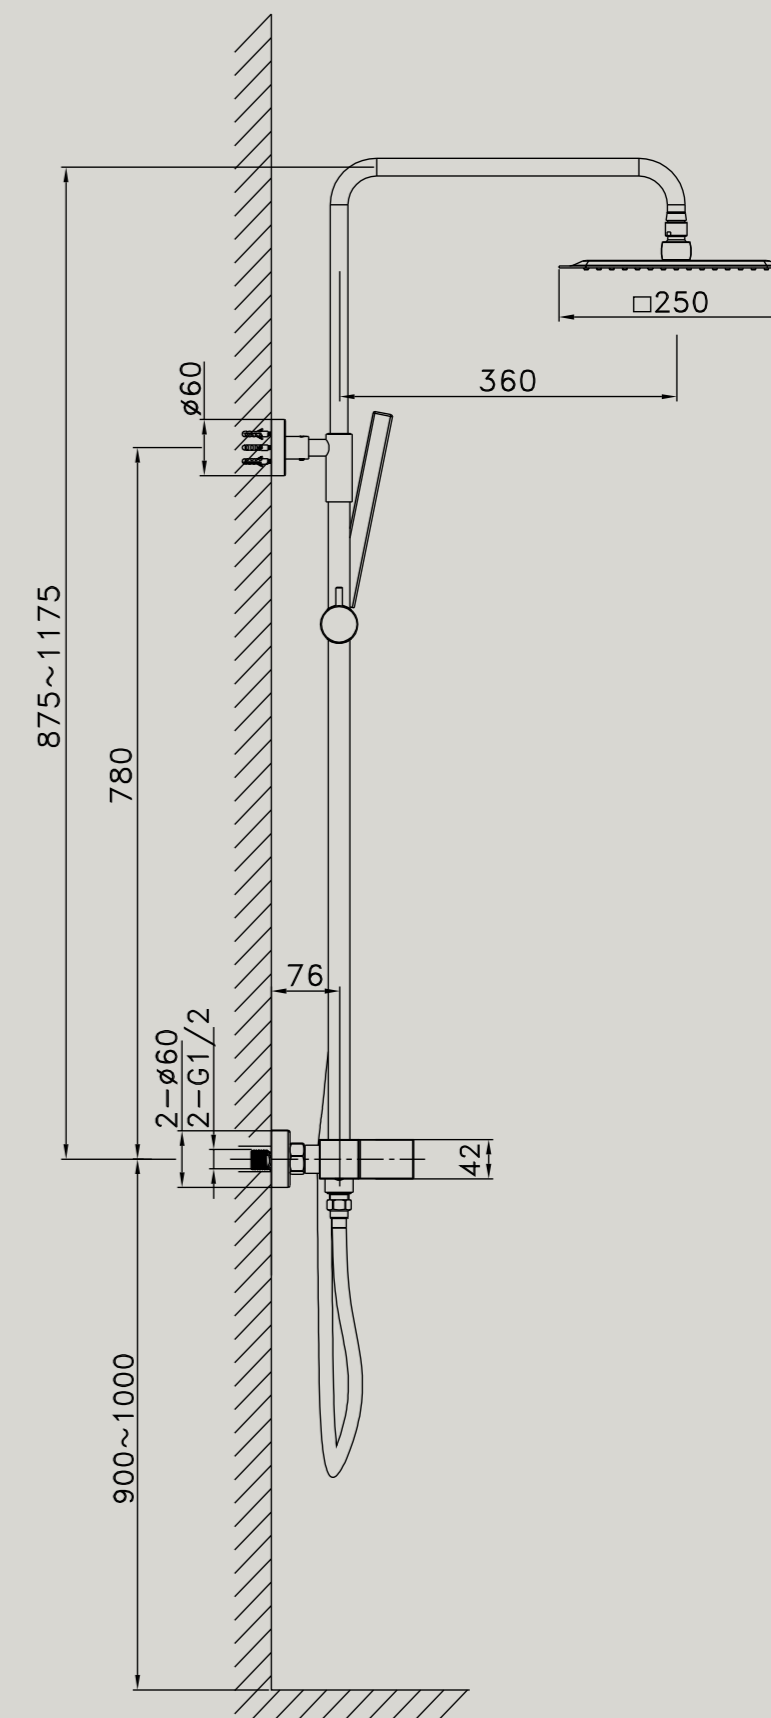

MECHANICAL SHOWER COLUMN

- Stainless steel rain shower head Quadro 25x25 cm, depth 6 mm
- Brass handheld shower head
- Flexible hose: 150 cm
- Material: Brass/Steel
- Finish: Brushed nichel
- Adjustable shower column
- Sliding support in ABS

MECHANICAL SHOWER COLUMN

- Stainless steel rain shower head Quadro 25x25 cm, depth 6 mm
- Brass handheld shower head
- Flexible hose: 150 cm
- Material: Brass/Steel
- Finish: Brushed brass
- Adjustable shower column
- Sliding support in ABS

A shower tray made of resin marble, with drain cover included. Non-slip and easy to clean, it is available in various sizes to suit different shower box configurations.

ATTENZIONE:
le misure indicate possono subire una tolleranza ± 3 mm. Verificarle in fase di installazione