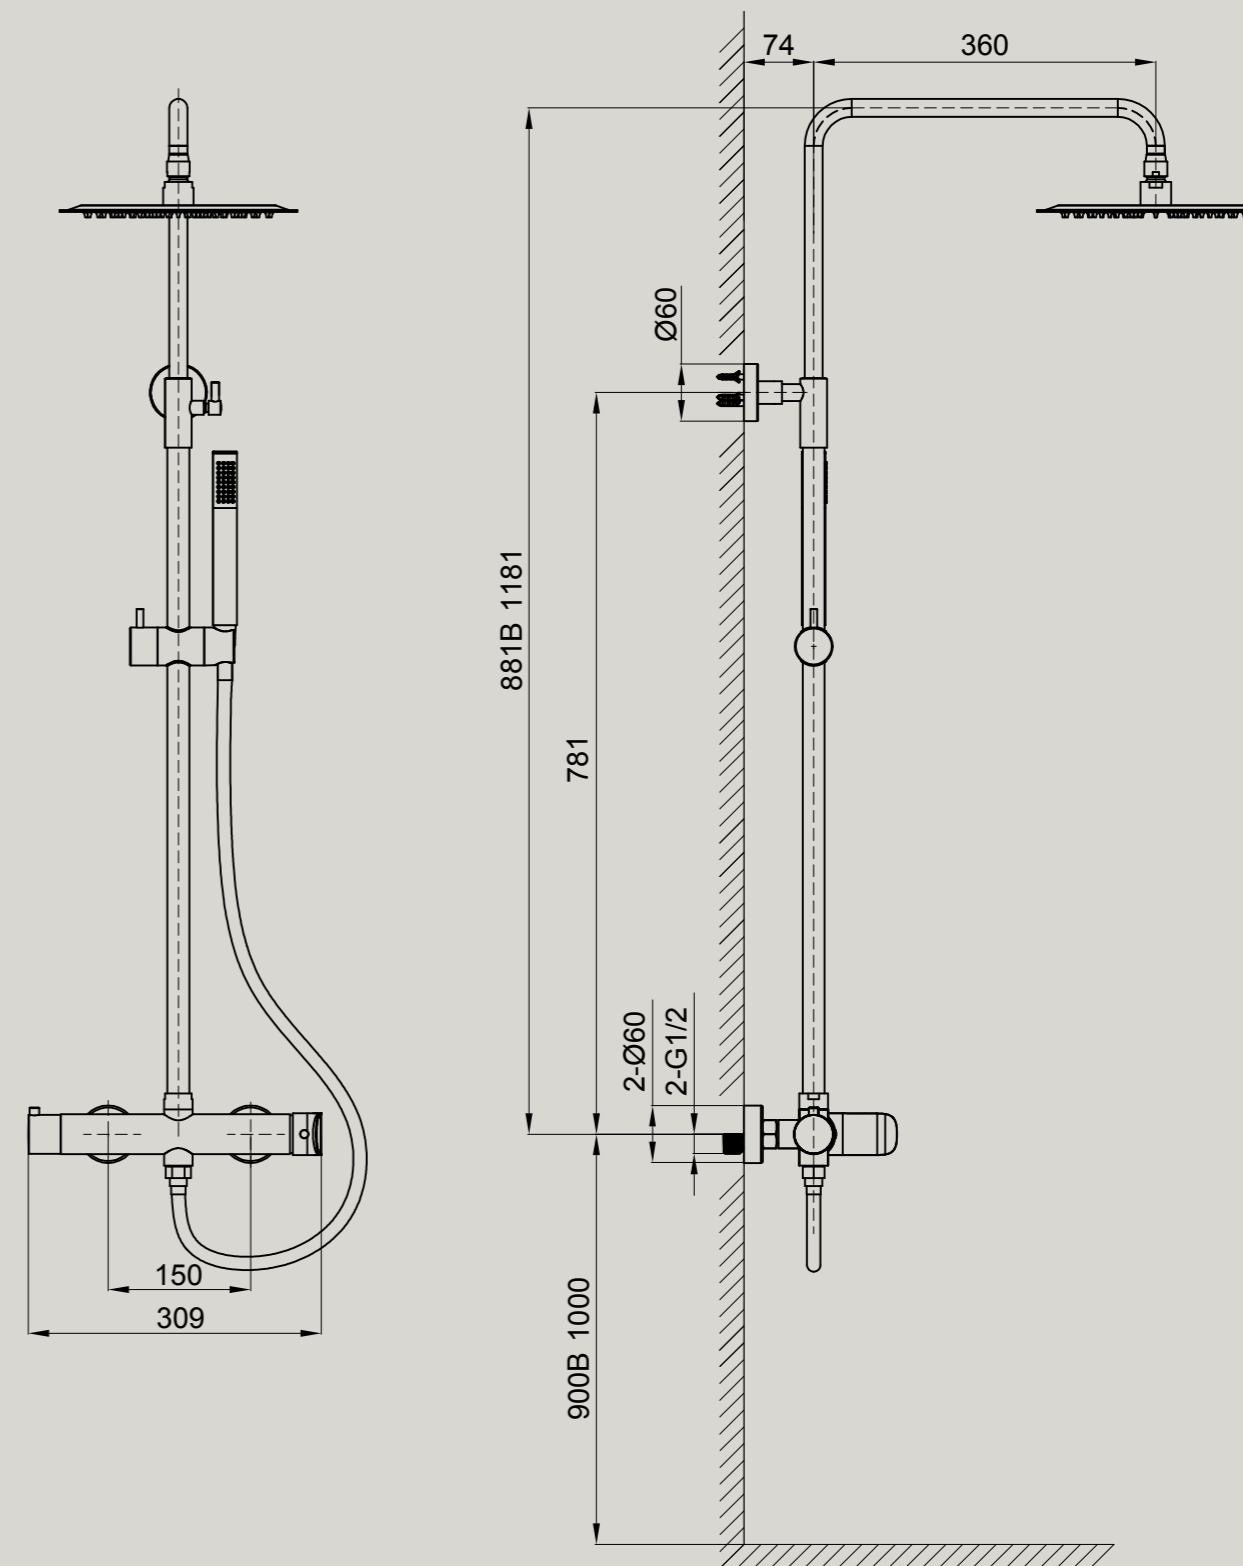

MECHANICAL SHOWER COLUMN

- Stainless steel rain shower head Tondo Ø 25 cm (7,5 mm thick)
- Brass handheld shower head
- Flexible hose: 150 cm
- Column: Brass/Steel
- Finish: Brushed nichel
- Adjustable shower column
- Sliding support in ABS