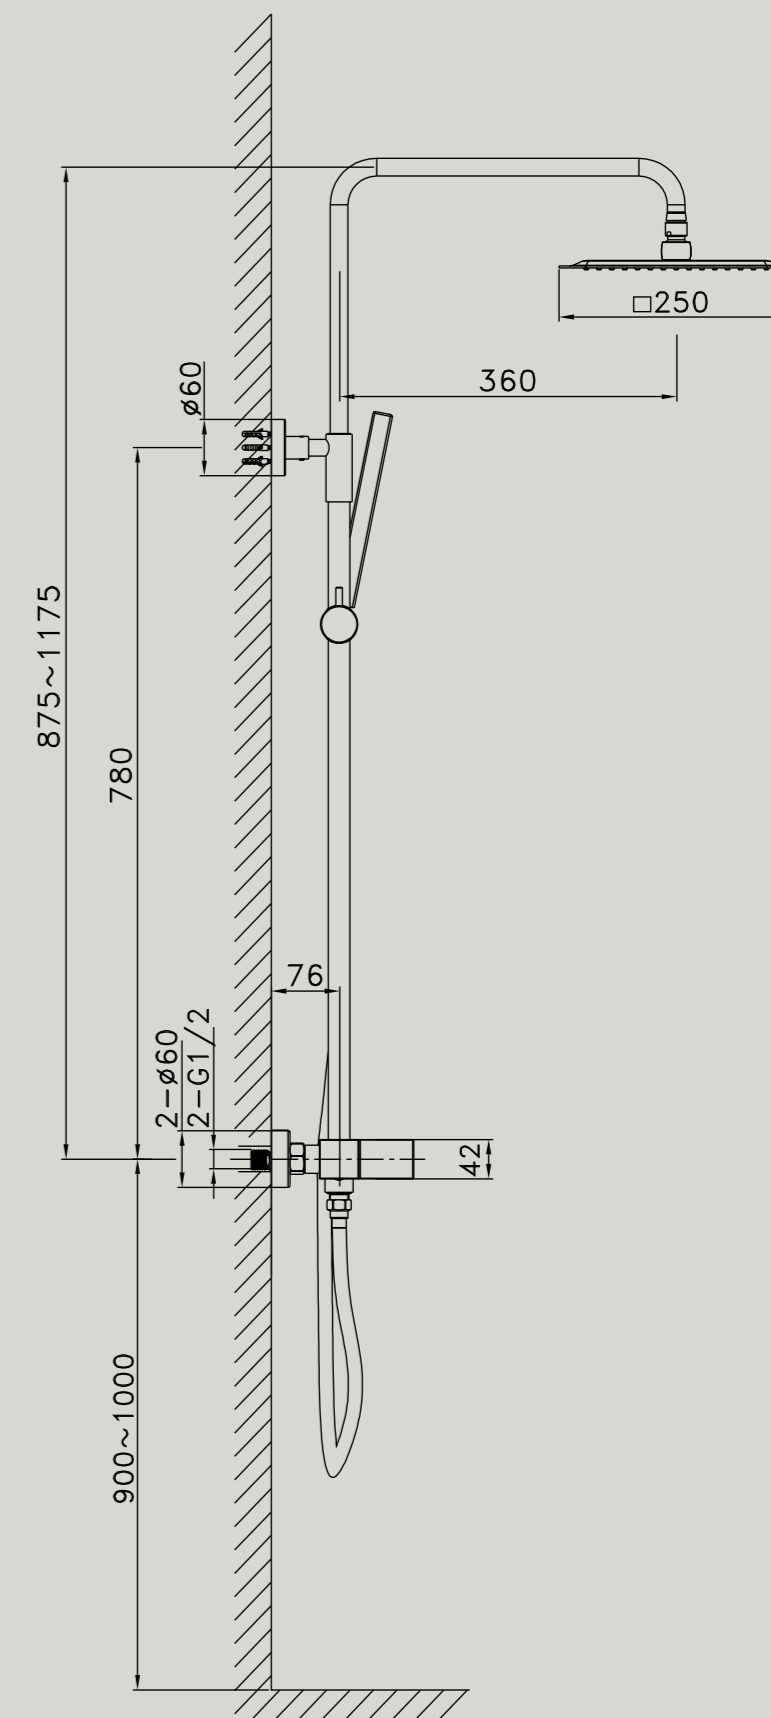

- MECHANICAL SHOWER COLUMN
- Stainless steel rain shower head Quadro 25x25 cm (6 mm thick)
 - Stainless steel handheld shower head
 - Flexible hose: 150 cm
 - Column: Brass/Steel
 - Finish: Matt Black
 - Adjustable shower column
 - Sliding support in ABS

MECHANICAL SHOWER COLUMN

- Stainless steel rain shower head Quadro 25x25 cm, depth 6 mm
- Brass handheld shower head
- Flexible hose: 150 cm
- Material: Brass/Steel
- Finish: Brushed nichel
- Adjustable shower column
- Sliding support in ABS