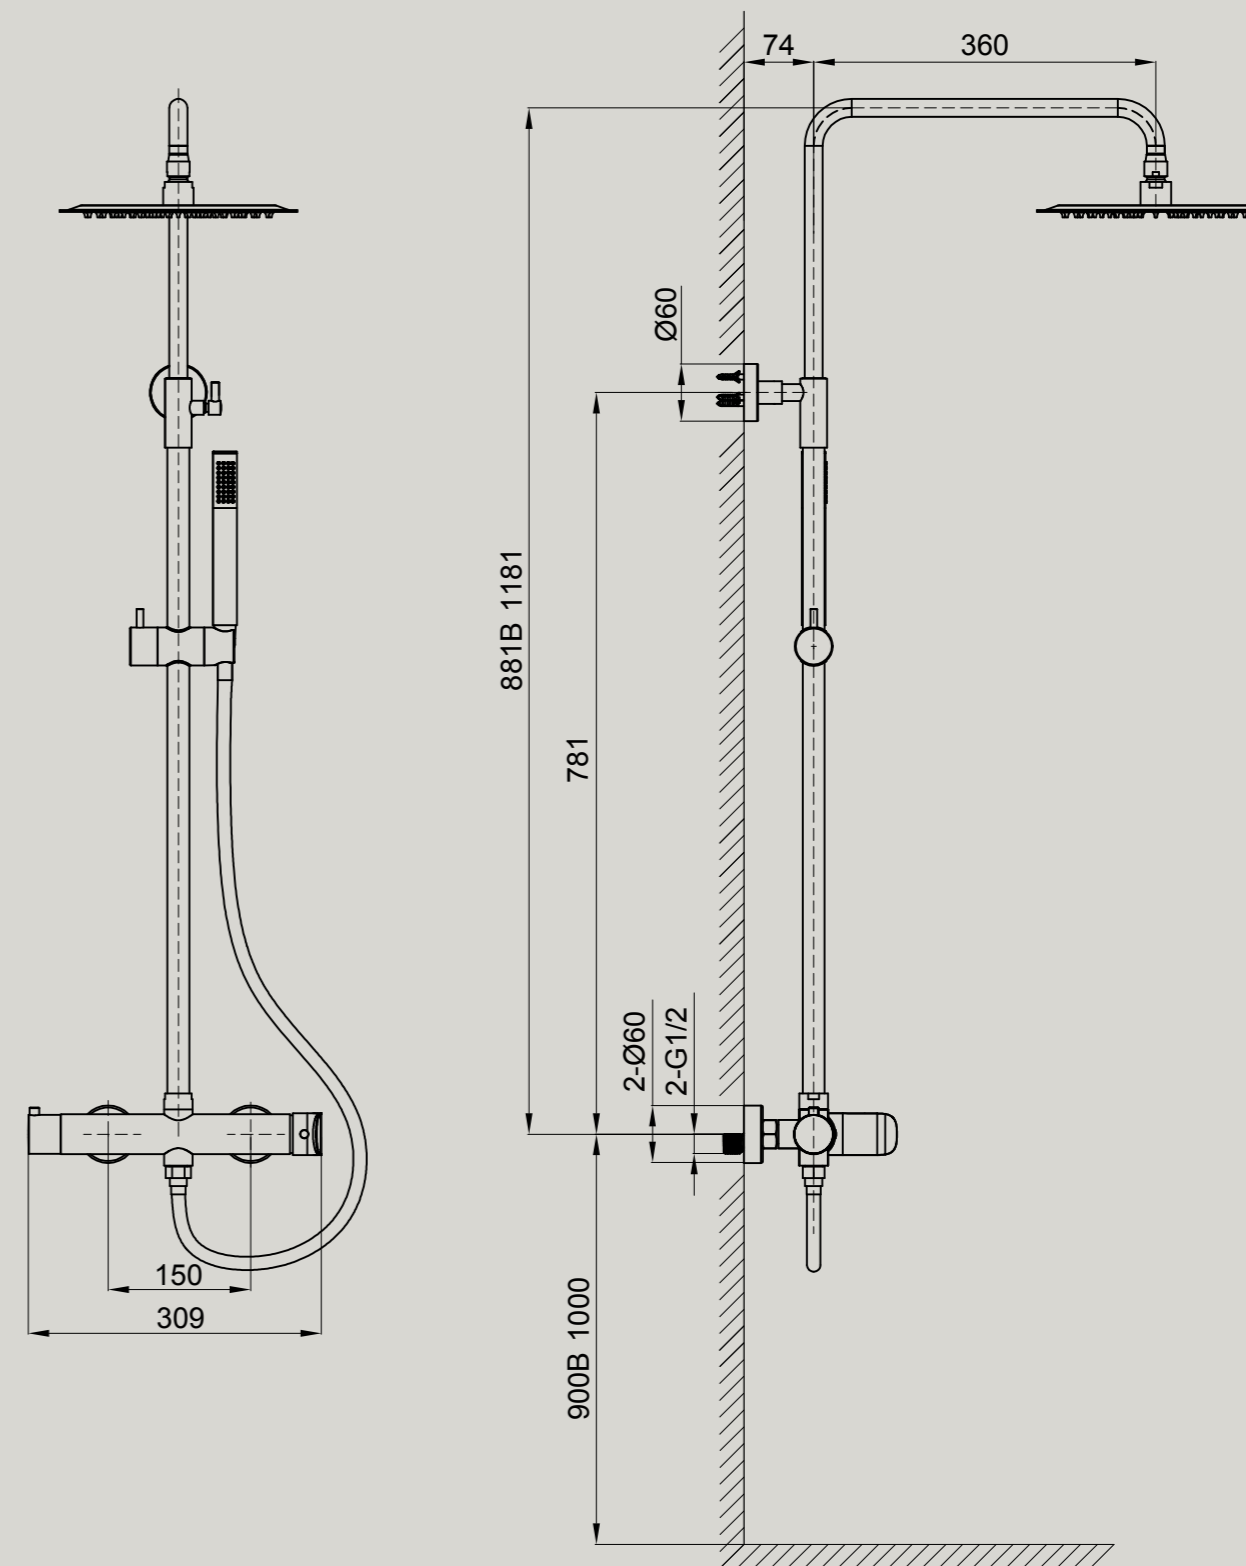

MECHANICAL SHOWER COLUMN

- ABS rain shower head Tondo Ø 22,5 cm (1.2 cm thick)
- ABS handheld shower head
- Flexible hose: 150 cm
- Column: Brass/Steel
- Finish: Brushed brass
- Adjustable shower column
- Sliding support in ABS