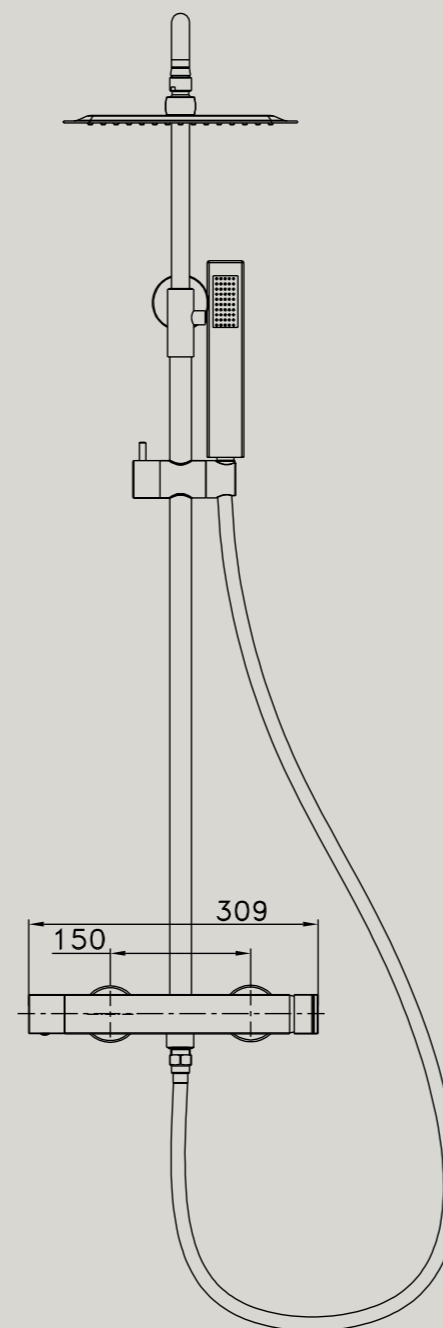

MECHANICAL SHOWER COLUMN

- Stainless steel rain shower head Quadro 25x25 cm, depth 6 mm
- Brass handheld shower head
- Flexible hose: 150 cm
- Material: Brass/Steel
- Finish: Brushed nichel
- Adjustable shower column
- Sliding support in ABS

colori_colors

nichel spazzolato
brushed nichel

dettagli_details

Niadi

caratteristiche_characteristics

COLONNA DOCCIA MECCANICA

- Soffione Quadro 25x25 cm in acciaio inox spess. 6 mm
- Doccetta in ottone
- Flessibile: 150 cm
- Materiale: Ottone/Acciaio
- Finitura: Ottone spazzolato
- Colonna doccia regolabile
- Supporto scorrevole in ABS

MECHANICAL SHOWER COLUMN

- Stainless steel rain shower head Quadro 25x25 cm, depth 6 mm
- Brass handheld shower head
- Flexible hose: 150 cm
- Material: Brass/Steel
- Finish: Brushed brass
- Adjustable shower column
- Sliding support in ABS

A shower tray made of resin marble, with drain cover included. Non-slip and easy to clean, it is available in various sizes to suit different shower box configurations.

ATTENZIONE:
le misure indicate possono subire una tolleranza ± 3 mm. Verificarle in fase di installazione