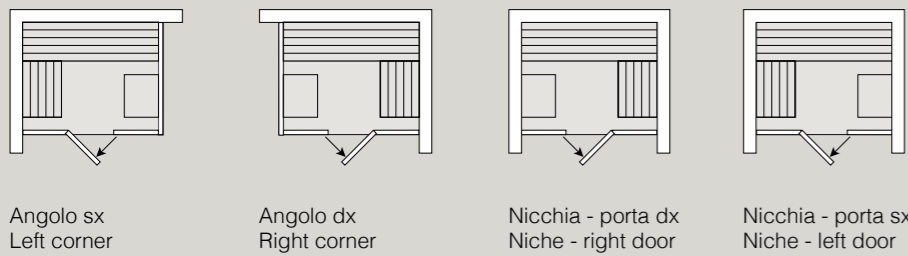

The magic of an ancient wellness ritual is ready to enter homes and wellness areas in hotels, sports centers, and spas.

Colacril offers hammam with shower in an independent version or in combination with the new sauna; both are available in various sizes and finishes to meet all the different needs in usage and style.

versioni_versions

sauna + hammam/doccia_sauna + hammam/shower

350 x 120 x h 216 cm
300 x 120 x h 216 cm
320 x 100 x h 216 cm

hammam/doccia_hammam/shower

140 x 90 x h 216 cm
100 x 80 x h 216 cm
120 x 100 x h 216 cm
150 x 120 x h 216 cm

sauna

150 x 120 x h 216 cm
200 x 100 x h 216 cm
200 x 120 x h 216 cm
200 x 150 x h 216 cm

finiture_finishes

metallo_metal

acciaio spazzolato
brushed steel

nero matt
black matt

rivestimento_covering

TO
Pietra tortora
Dove-gray stone