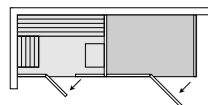

ESSENZA
sauna + hammam/doccia + cover
sauna + hammam/shower + cover
angolo sx_left corner
finiture: nero matt/[NE] finishes: black matt/[NE]