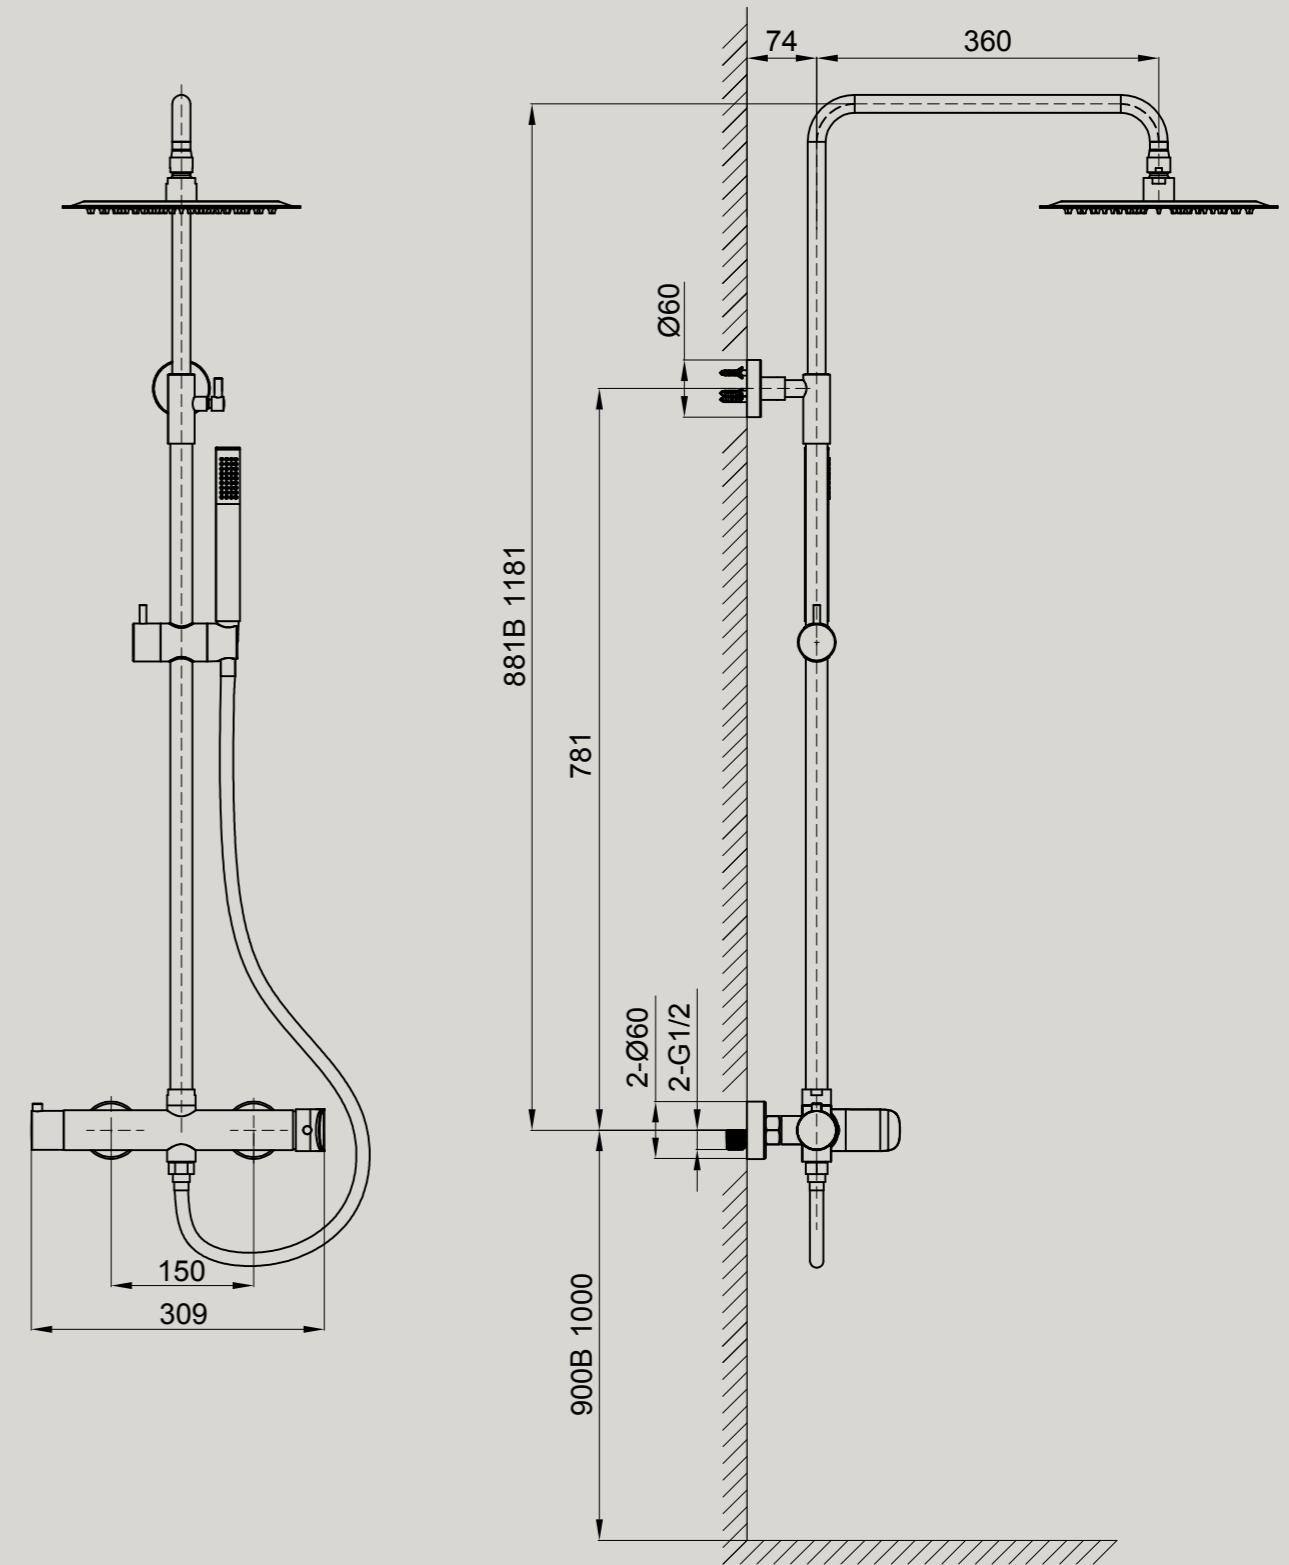

- MECHANICAL SHOWER COLUMN
- Stainless steel rain shower head
 - Tondo Ø 25 cm (7,5 mm thick)
 - Brass handheld shower head
 - Flexible hose: 150 cm
 - Column: Brass/Steel
 - Finish: Matt Black
 - Adjustable shower column
 - Sliding support in ABS