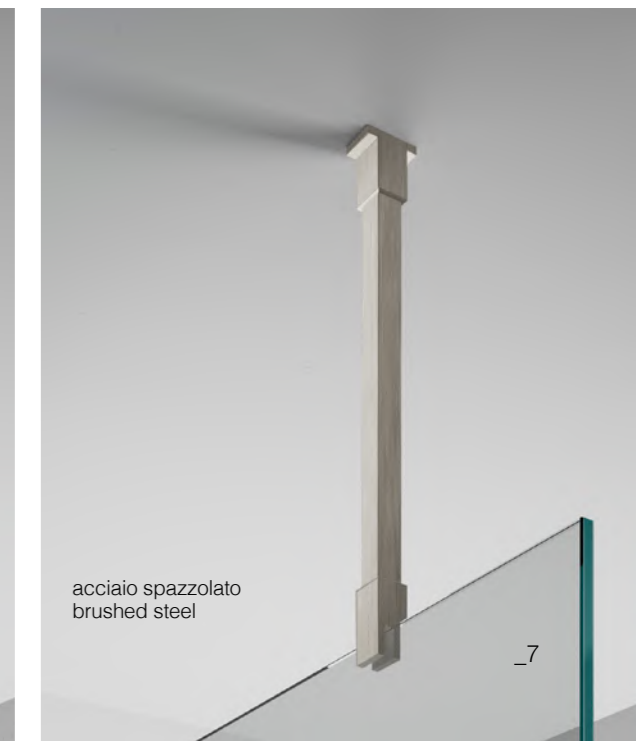

acciaio spazzolato
brushed steel