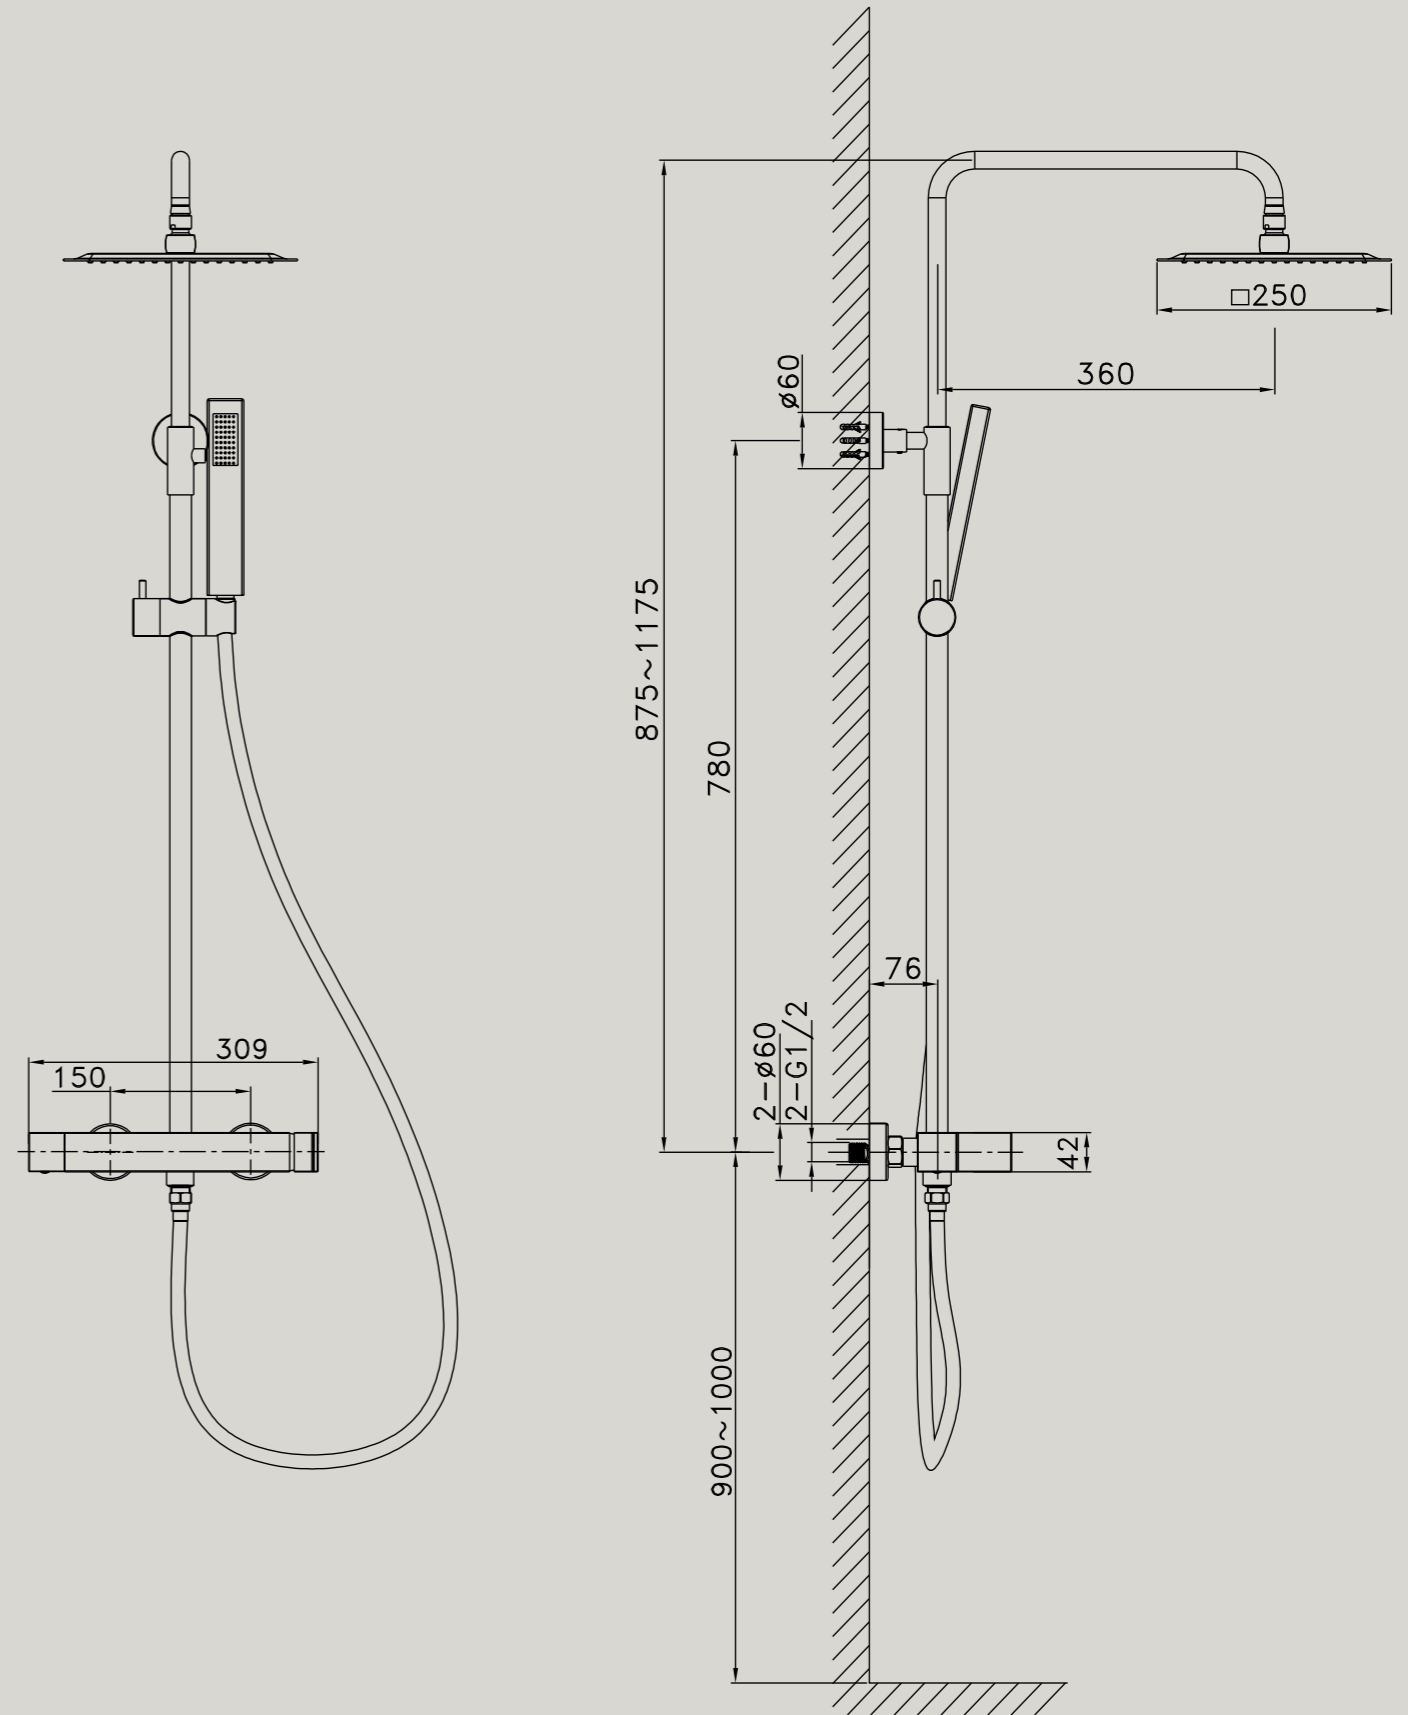

MECHANICAL SHOWER COLUMN

- Stainless steel rain shower head
Quadro 25x25 cm (6 mm thick)
- Brass handheld shower head
- Flexible hose: 150 cm
- Material: Brass/Steel
- Finish: Chrome
- Adjustable shower column
- Sliding support in ABS

colori_colors

cromo
chrome

dettagli_details

Angelica

caratteristiche_characteristics

- COLONNA DOCCIA MECCANICA
- Soffione Doccia Quadro 25x25 cm in acciaio inox spessore 6 mm
 - Doccetta in Ottone
 - Flessibile: 150 cm
 - Colonna: Ottone/Acciaio
 - Finitura: Nero Opaco
 - Colonna doccia regolabile
 - Supporto scorrevole in ABS

- MECHANICAL SHOWER COLUMN
- Stainless steel rain shower head Quadro 25x25 cm (6 mm thick)
 - Brass handheld shower head
 - Flexible hose: 150 cm
 - Column: Brass/Steel
 - Finish: Black Matt
 - Adjustable shower column
 - Sliding support in ABS