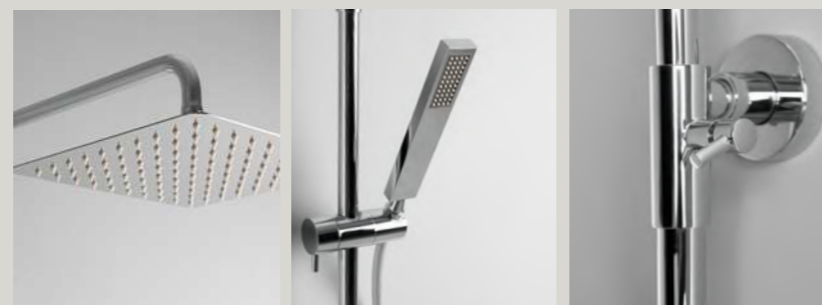

dettagli_details