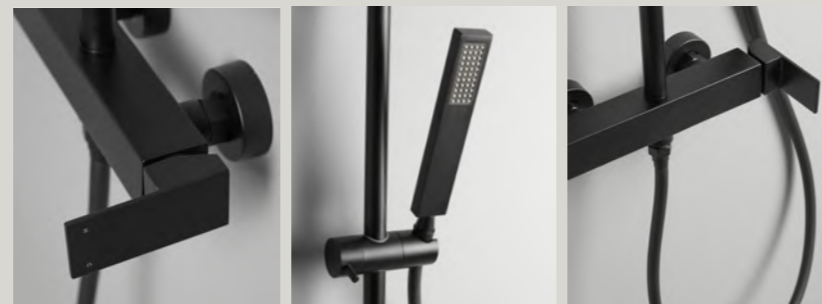

dettagli_details