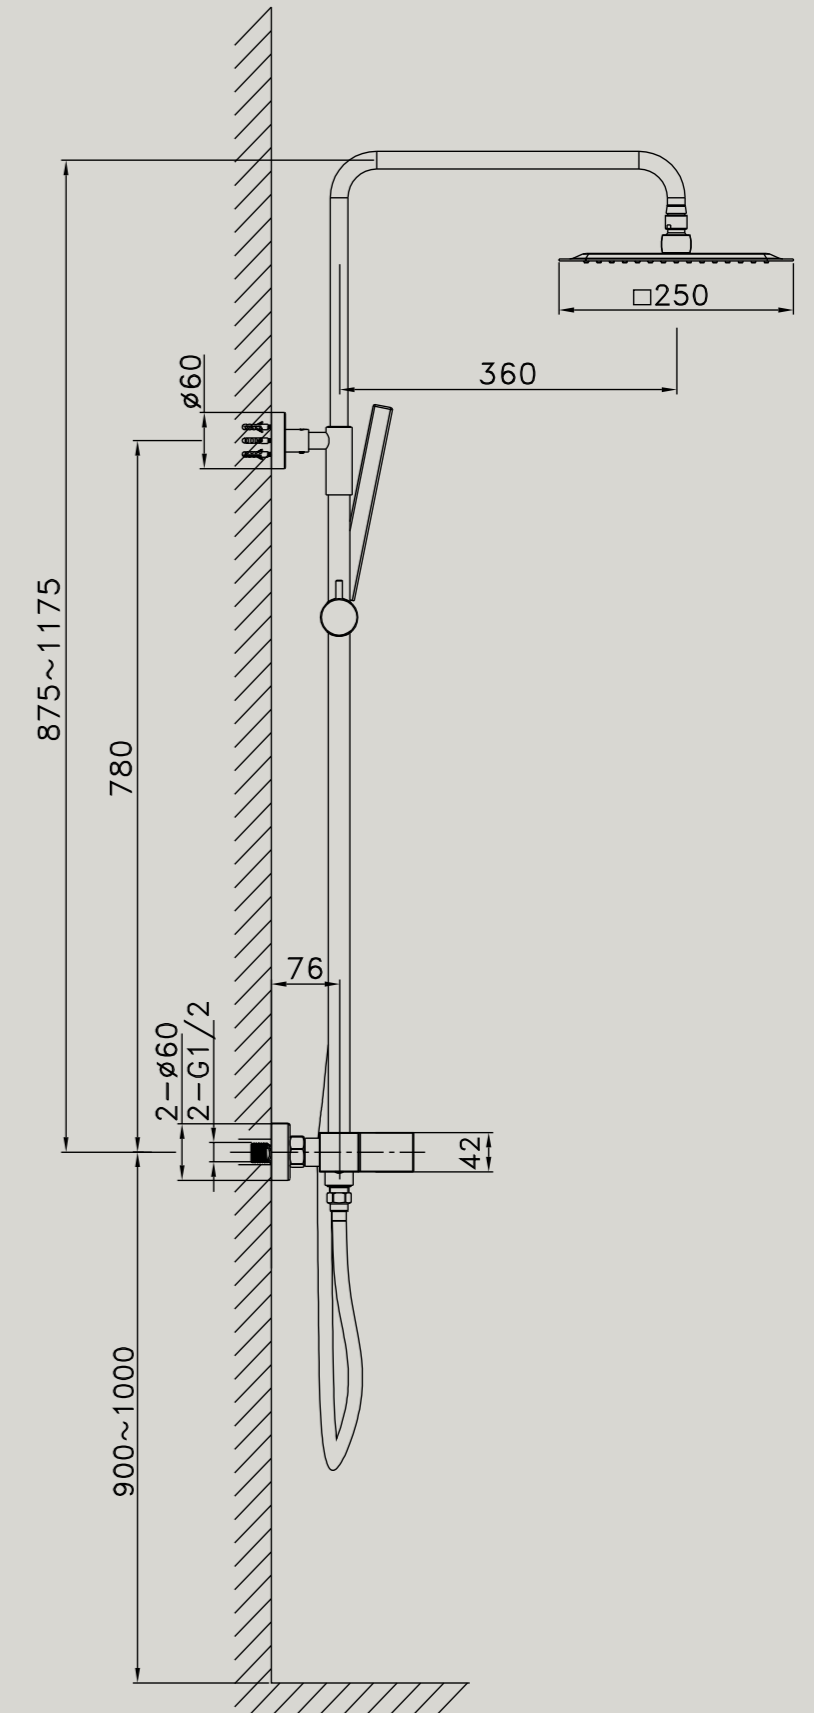

Niadi

caratteristiche_characteristics

COLONNA DOCCIA MECCANICA

- Soffione Quadro 25x25 cm
  in acciaio inox spessore 6 mm
- Doccetta in ottone
- Flessibile: 150 cm
- Materiale: Ottone/Acciaio
- Finitura: Ottone spazzolato
- Colonna doccia regolabile
- Supporto scorrevole in ABS

MECHANICAL SHOWER COLUMN

- Stainless steel rain shower head
  Quadro 25x25 cm (6 mm thick)
- Brass handheld shower head
- Flexible hose: 150 cm
- Material: Brass/Steel
- Finish: Brushed brass
- Adjustable shower column
- Sliding support in ABS