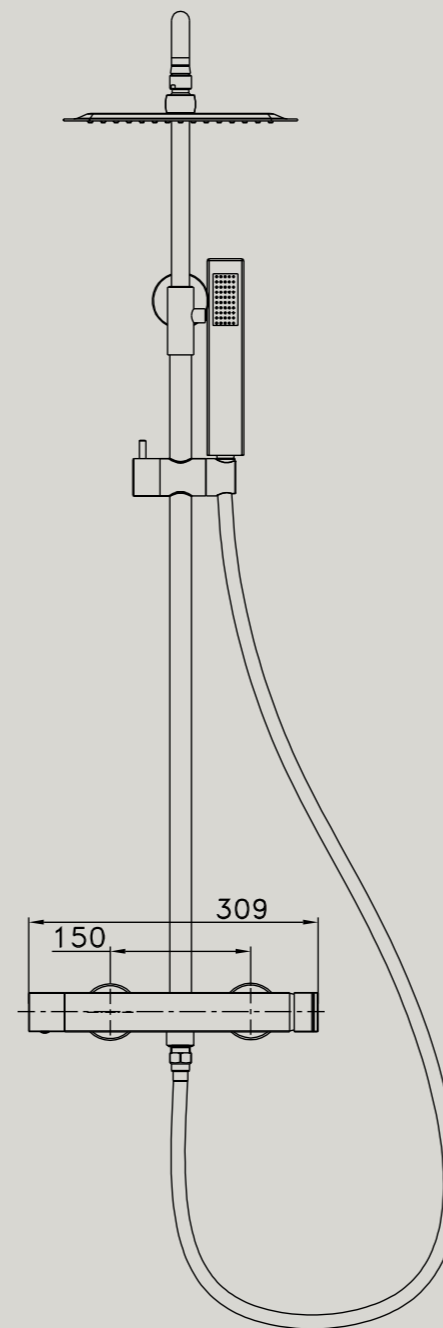

MECHANICAL SHOWER COLUMN

- Stainless steel rain shower head Quadro 25x25 cm, depth 6 mm
- Brass handheld shower head
- Flexible hose: 150 cm
- Material: Brass/Steel
- Finish: Brushed nichel
- Adjustable shower column
- Sliding support in ABS