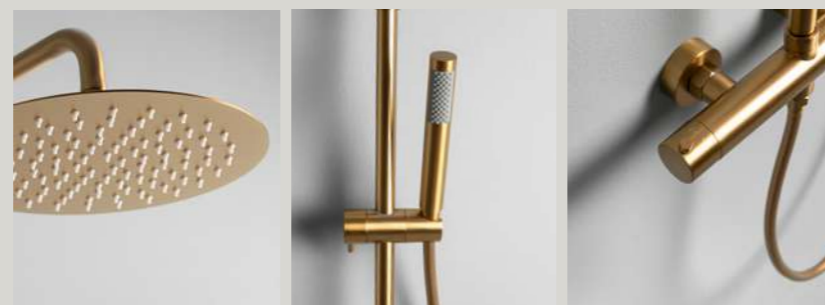

- MECHANICAL SHOWER COLUMN
- Stainless steel rain shower head Tondo Ø 25 cm (7,5 mm thick)
 - Brass handheld shower head
 - Flexible hose: 150 cm
 - Column: Brass/Steel
 - Finish: Brushed nichel
 - Adjustable shower column
 - Sliding support in ABS

MECHANICAL SHOWER COLUMN

- Stainless steel rain shower head Tondo Ø 25 cm (7.5 mm thick)
- Brass handheld shower head
- Flexible hose: 150 cm
- Column: Brass/Steel
- Finish: Brushed brass
- Adjustable shower column
- Sliding support in ABS

colori_colors

ottone spazzolato
brushed brass

dettagli_details

Nettuno

caratteristiche_characteristics

COLONNA DOCCIA MECCANICA

- Soffione Quadro 25x25 cm
in acciaio inox spessore 6 mm
- Doccetta in ottone
- Flessibile: 150 cm
- Materiale: Ottone/Acciaio
- Finitura: Cromo
- Colonna doccia regolabile
- Supporto scorrevole in ABS

MECHANICAL SHOWER COLUMN

- Stainless steel rain shower head
Quadro 25x25 cm (6 mm thick)
- Brass handheld shower head
- Flexible hose: 150 cm
- Material: Brass/Steel
- Finish: Chrome
- Adjustable shower column
- Sliding support in ABS