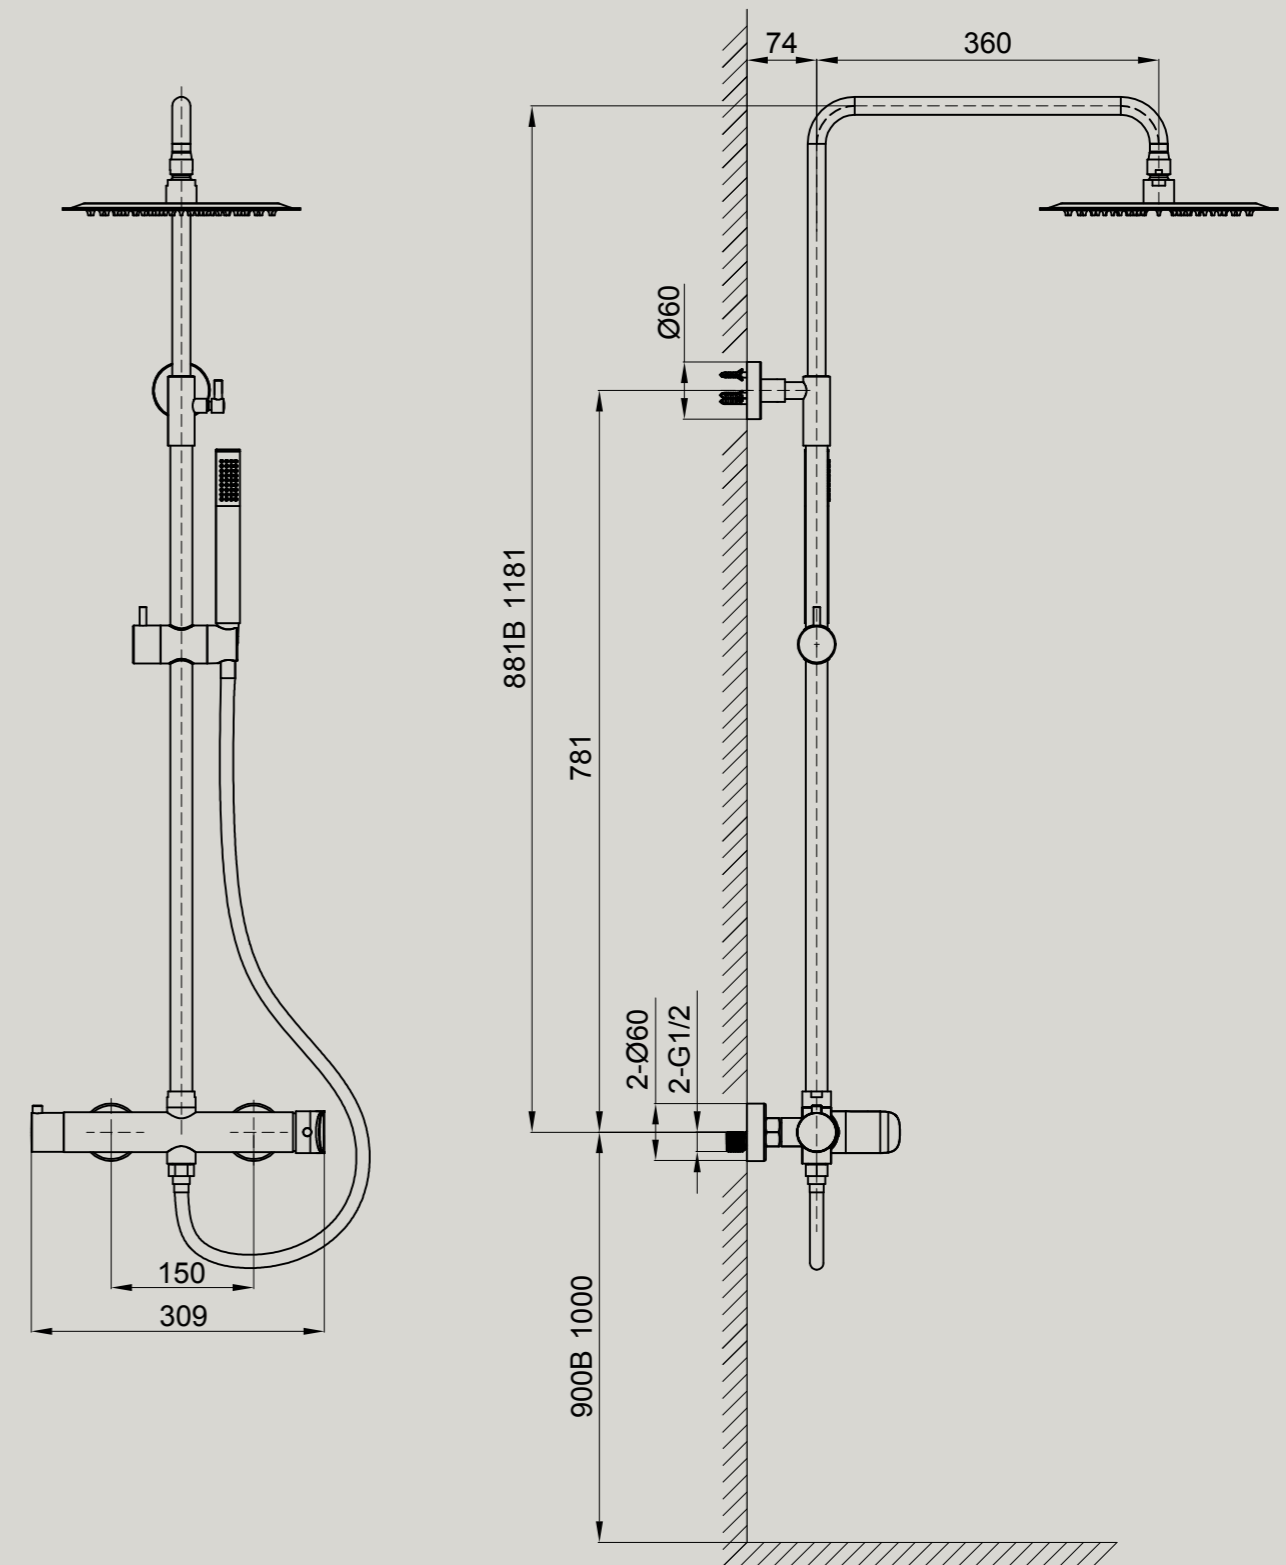

- MECHANICAL SHOWER COLUMN
- Stainless steel rain shower head Tondo Ø 25 cm (7,5 mm thick)
 - Brass handheld shower head
 - Flexible hose: 150 cm
 - Column: Brass/Steel
 - Finish: Brushed nichel
 - Adjustable shower column
 - Sliding support in ABS