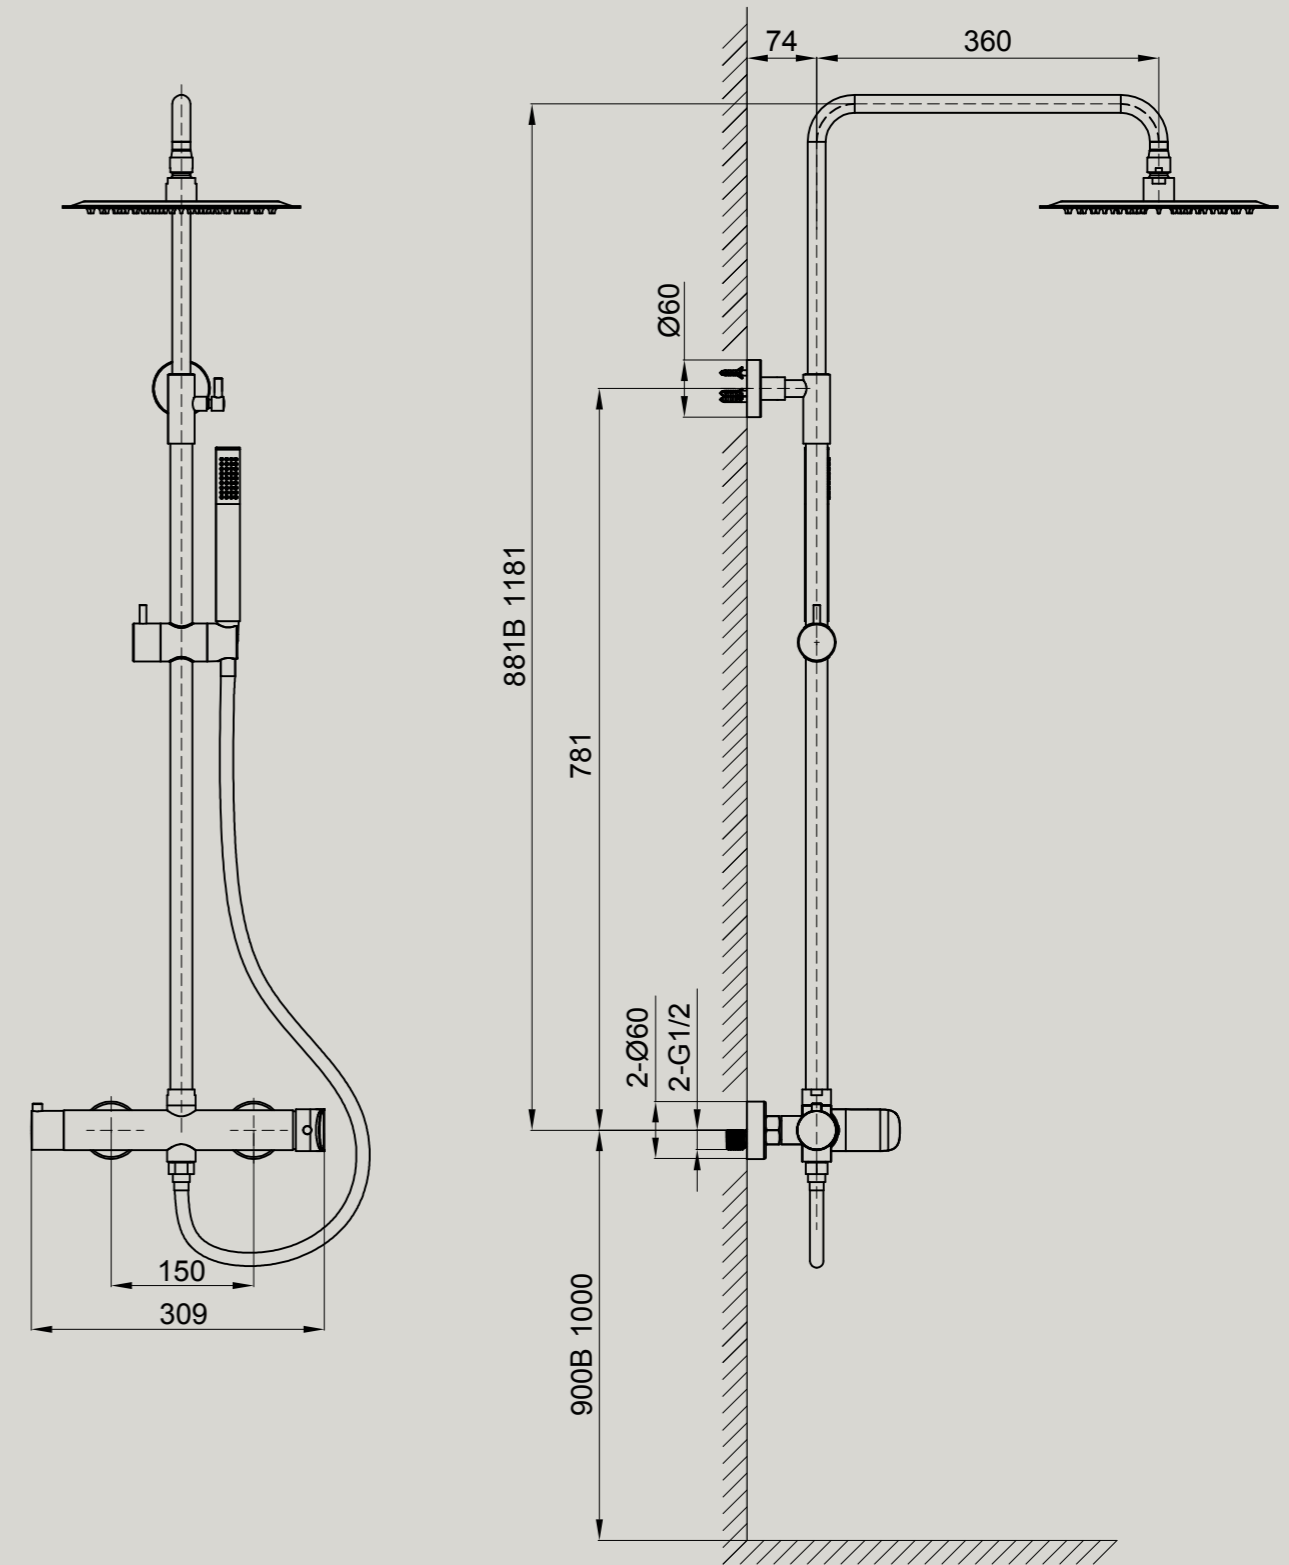

MECHANICAL SHOWER COLUMN

- Stainless steel rain shower head Tondo Ø 25 cm (7.5 mm thick)
- Brass handheld shower head
- Flexible hose: 150 cm
- Column: Brass/Steel
- Finish: Brushed brass
- Adjustable shower column
- Sliding support in ABS