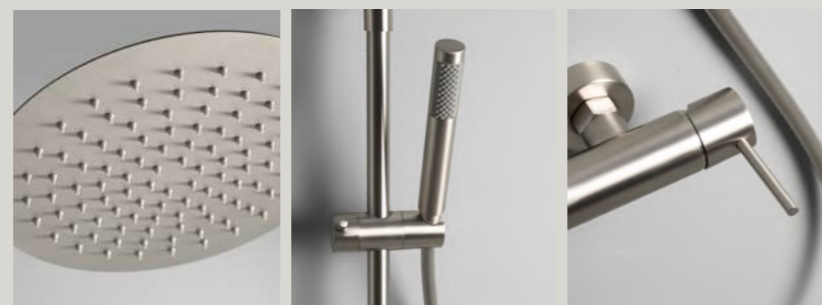

dettagli_details