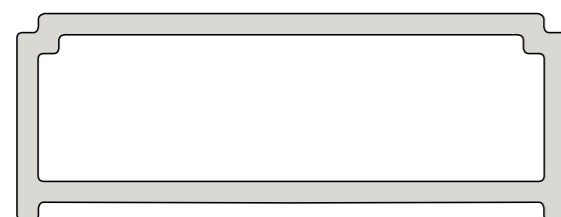

profili / profiles

SEZ. A-A

PRTU4215 42x15 cm

Profilo tubo rettangolare di compensazione
Rectangular compensation profile

Per profilo Cromo
For Chrome
Per / For Art.
EASYPSC50+EASYFLEX
PSCQUICKQUICK - FPSC57
FS40 - FISSO - FPB40
FPSL60 - FPS30 - SLIM

Per profilo Nero matt
For Black matt
Per / For Art.
PSCRAPID - RAPID
FISSONE - SLIM

Per profilo Alluminio Spazzolato
For Brushed aluminium
Art.
SLIM

PRTU4210 42x10 cm

Profilo tubo rettangolare di compensazione
Rectangular compensation profile

Per profilo Cromo
For Chrome
Per / For Art.
EASYPSC50+EASYFLEX
PSCQUICKQUICK - FPSC57
FS40 - FISSO - FPB40
FPSL60 - FPS30 - SLIM

Per profilo Nero matt
For Black matt
Per / For Art.
PSCRAPID - RAPID
FISSONE - SLIM

Per profilo Alluminio Spazzolato
For Brushed aluminium
Art.
SLIM

PRTU2715 27x15 cm

Profilo tubo rettangolare di compensazione
Rectangular compensation profile

Per profilo Cromo
For Chrome
Per / For Art.
SWING CROMO
PARETE CROMO
NSALOON - SALFIS

Per profilo Nero matt
For Black matt
Art.
SWING NERO - PARETE NERO
NSALOON NERA
SALFIS NERA

Per profilo Alluminio Spazzolato
For Brushed aluminium
Art.
SWING ALL. SPAZZOLATO
PARETE ALL. SPAZZOLATO

PRTU2710 27x10 cm

Profilo tubo rettangolare di compensazione
Rectangular compensation profile

Per profilo Cromo
For Chrome
Per / For Art.
SWING CROMO
PARETE CROMO
NSALOON - SALFIS

Per profilo Nero matt
For Black matt
Art.
SWING NERO - PARETE NERO
NSALOON NERA
SALFIS NERA

Per profilo Alluminio Spazzolato
For Brushed aluminium
Art.
SWING ALL. SPAZZOLATO
PARETE ALL. SPAZZOLATO

PRMUALET

Profili a muro con aletta dritta cromo
Wall profiles with straight fin, chrome

Per / For Art.
PSCQUICK - QUICK - EASYFLEX
EASYPSC50 - FPSC57 - FS40
FPB40 - FPSL60 - FPS30
FISSO CROMO - SWING CROMO
PARETE CROMO
NSALOON SALFIS

PRMUALETNE