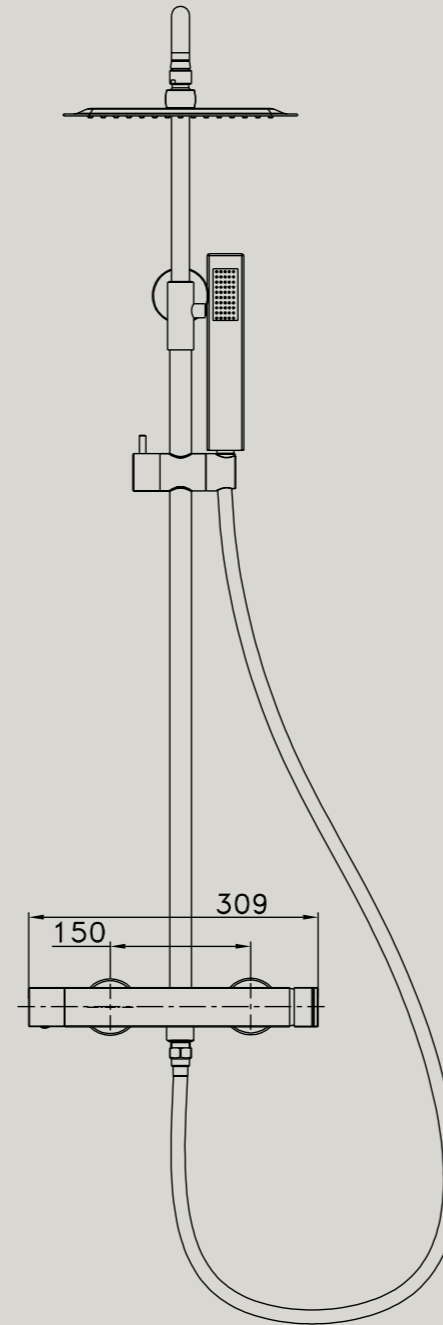

Niadi

caratteristiche_characteristics

COLONNA DOCCIA MECCANICA

- Soffione Quadro 25x25 cm
  in acciaio inox spessore 6 mm
- Doccetta in ottone
- Flessibile: 150 cm
- Materiale: Ottone/Acciaio
- Finitura: Ottone spazzolato
- Colonna doccia regolabile
- Supporto scorrevole in ABS

MECHANICAL SHOWER COLUMN

- Stainless steel rain shower head
  Quadro 25x25 cm (6 mm thick)
- Brass handheld shower head
- Flexible hose: 150 cm
- Material: Brass/Steel
- Finish: Brushed brass
- Adjustable shower column
- Sliding support in ABS