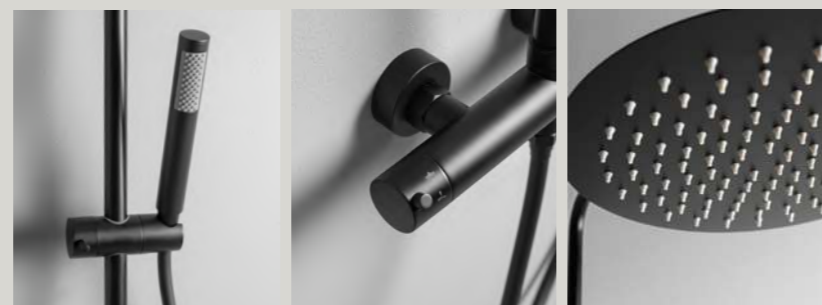

dettagli_details