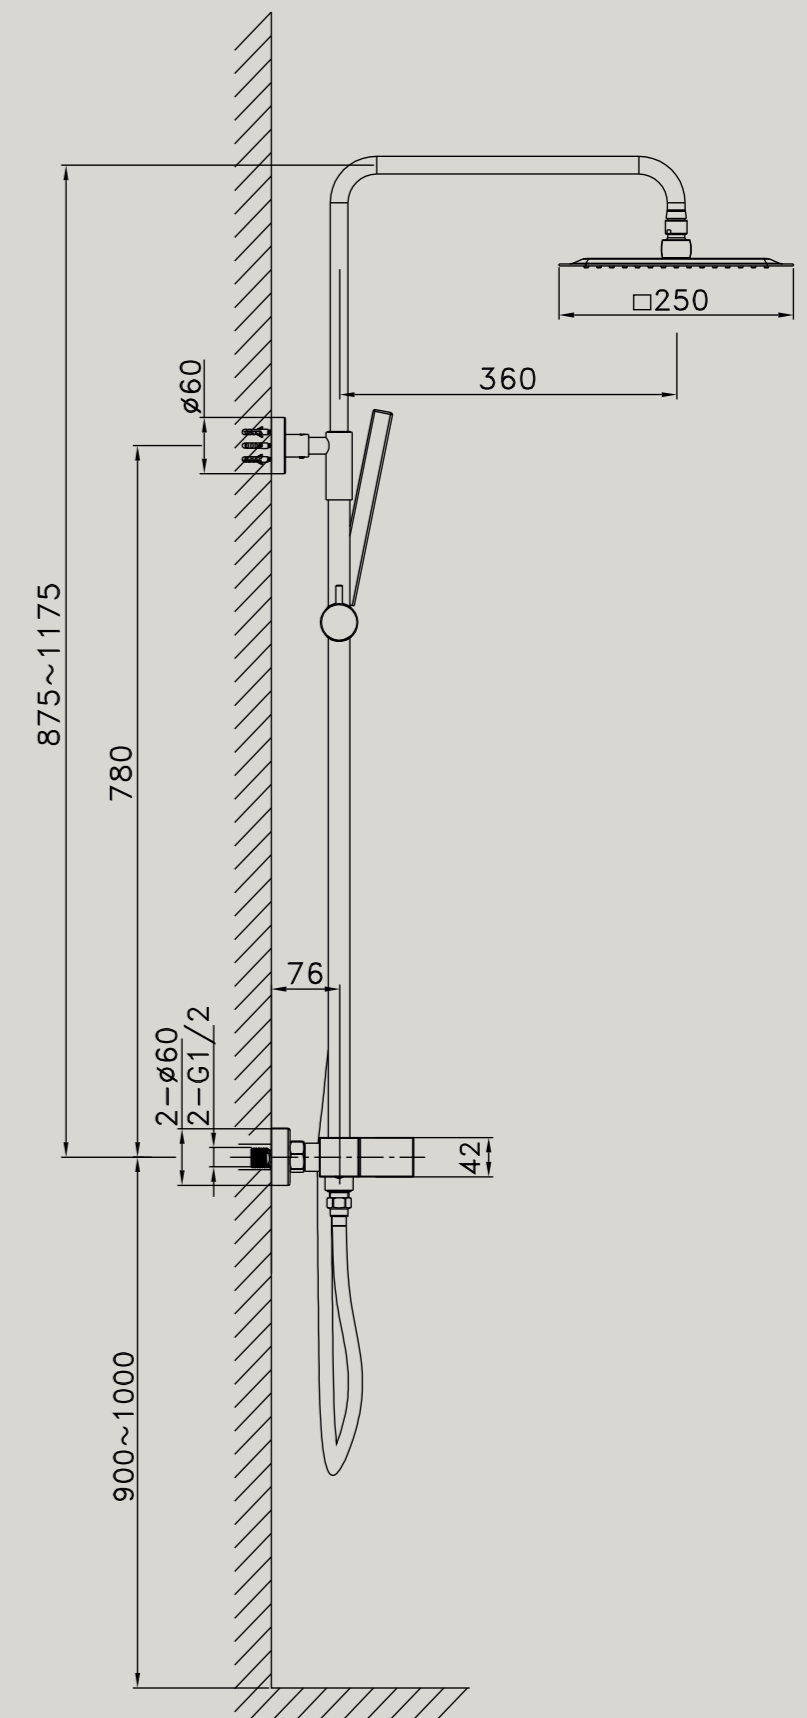

MECHANICAL SHOWER COLUMN

- Stainless steel rain shower head Quadro 25x25 cm, depth 6 mm
- Brass handheld shower head
- Flexible hose: 150 cm
- Material: Brass/Steel
- Finish: Brushed nichel
- Adjustable shower column
- Sliding support in ABS